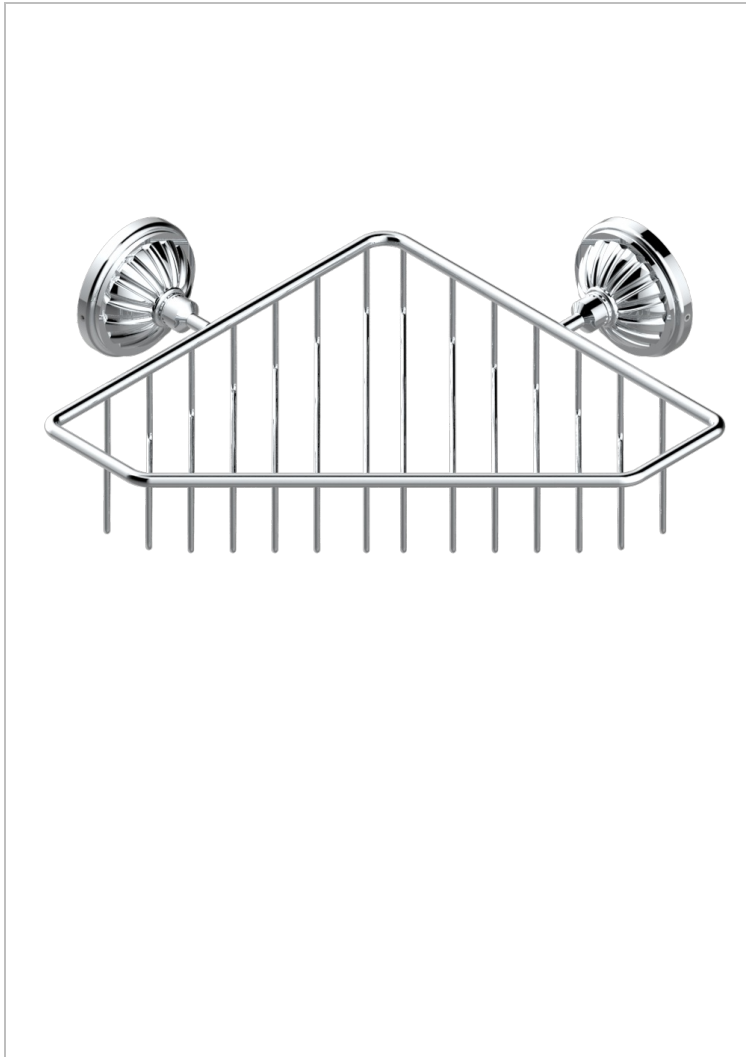

# MANDARINE METAL

U1A-3623

Corner soap dish with flanges, 200 x 200 mm

## CHARACTERISTIC

- Mandarin Metal
- Corner soap dish with flanges, 200 x 200 mm

## AVAILABLE FINITIONS

Antique nickel - H28  
Black ceram - D30  
Blush PVD - H62  
Brass color PVD - H49  
Brown bronze color PVD - F33  
Gold color PVD - H52

Graphite PVD - H64  
Lacquered light bronze - D01  
Matt Umber PVD - H67  
Matt blush PVD - H60  
Matt brass color PVD - H50  
Matt brown bronze color PVD - F34