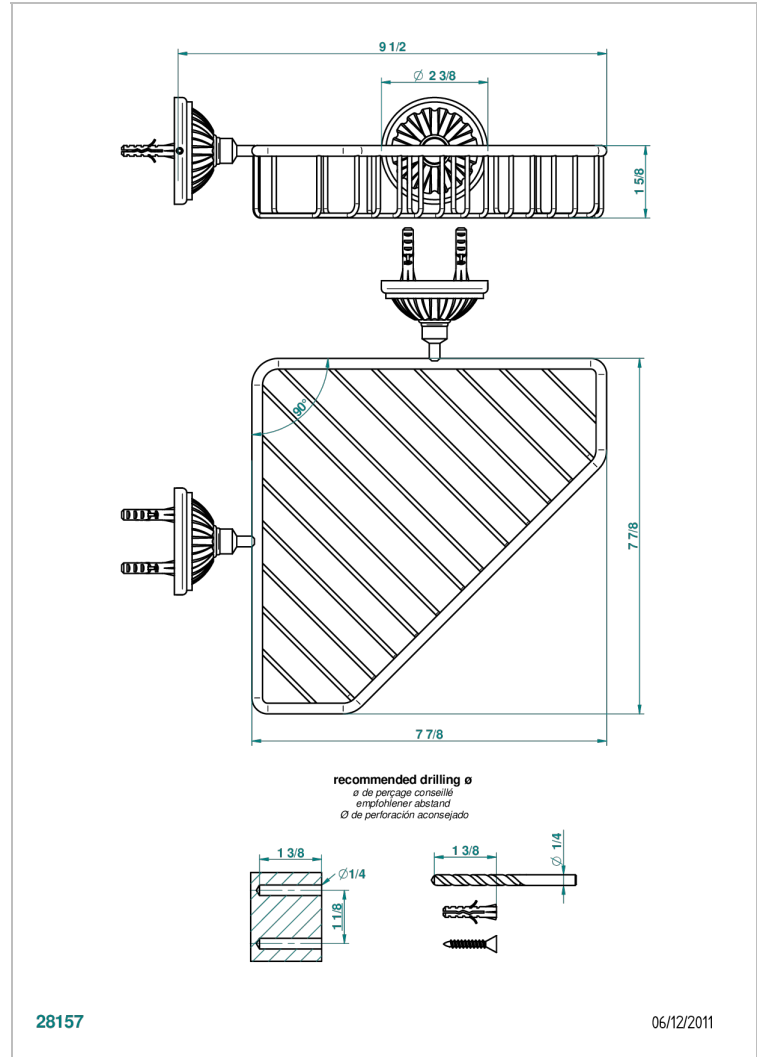

# MANDARINE METAL

U1A-3623

Corner soap dish with flanges, 200 x 200 mm

## CHARACTERISTIC

- Mandarin Metal
- Corner soap dish with flanges, 200 x 200 mm