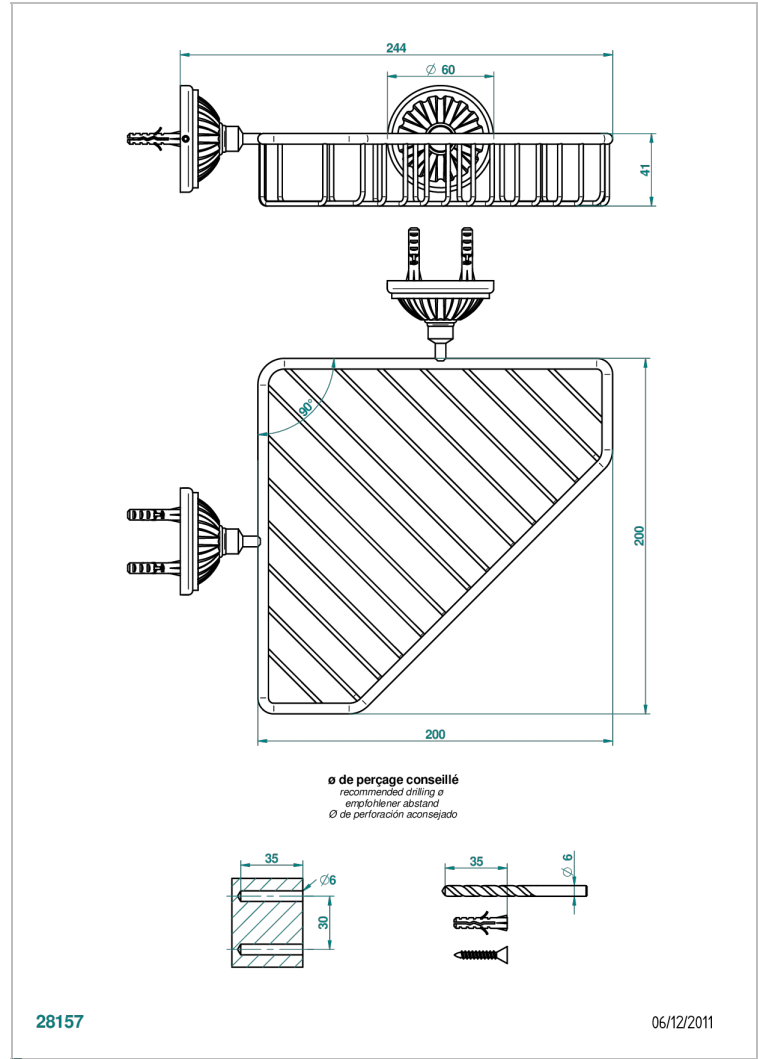

MANDARINE METAL

U1A-3623

Corner soap dish with flanges, 200 x 200 mm

THG[®]
PARIS

28157

06/12/2011

CHARACTERISTIC

- Mandarin Metal
- Corner soap dish with flanges, 200 x 200 mm