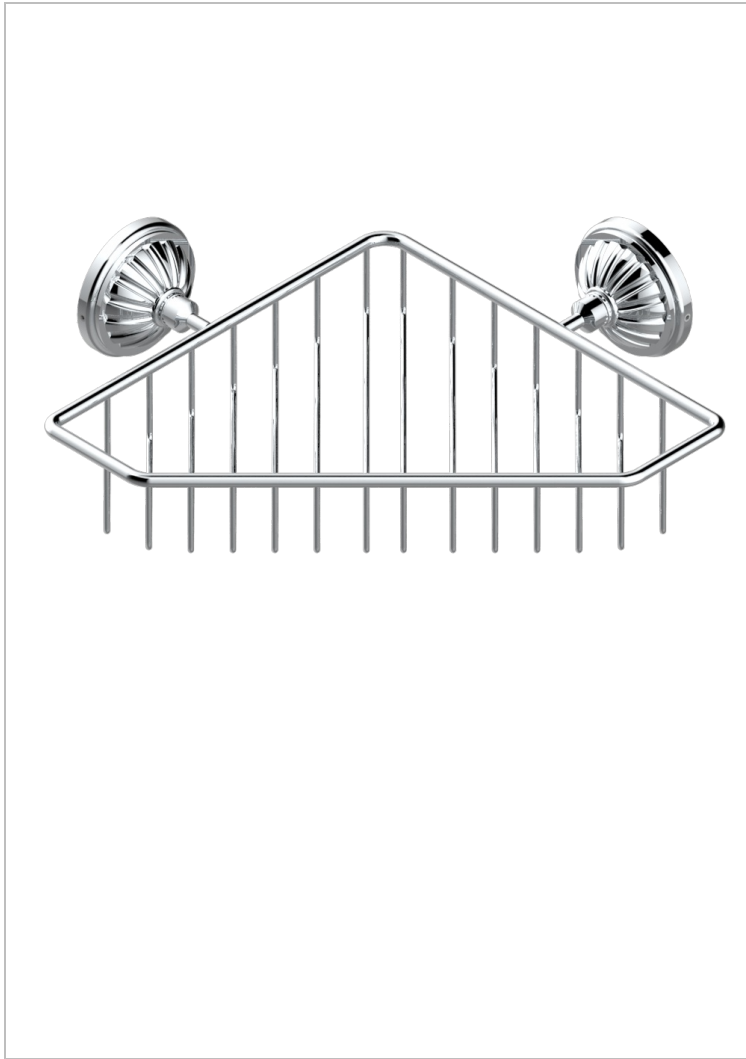

MANDARINE METAL

U1A-3623

Corner soap dish with flanges, 200 x 200 mm

THG[®]
PARIS

28157

06/12/2011

CHARACTERISTIC

- Mandarin Metal
- Corner soap dish with flanges, 200 x 200 mm

AVAILABLE FINITIONS

Antique nickel - H28
Black ceram - D30
Blush PVD - H62
Brass color PVD - H49
Brown bronze color PVD - F33
Gold color PVD - H52

Graphite PVD - H64
Lacquered light bronze - D01
Matt Umber PVD - H67
Matt blush PVD - H60
Matt brass color PVD - H50
Matt brown bronze color PVD - F34