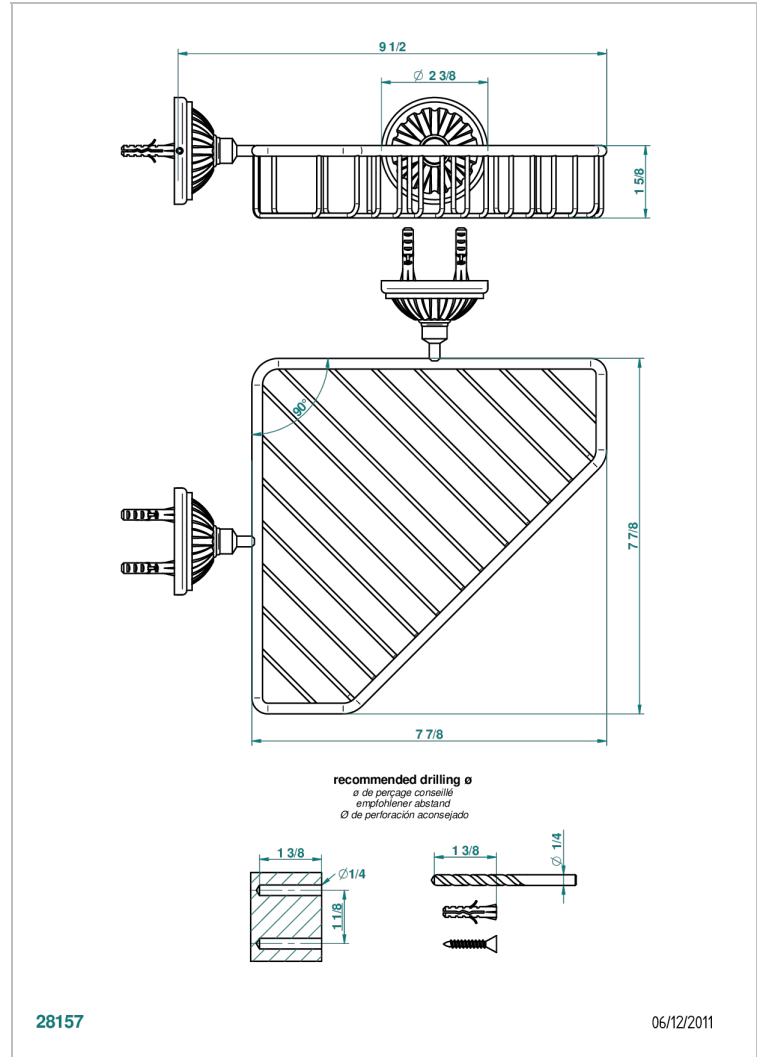

MANDARINE METAL

U1A-3623

Corner soap dish with flanges, 200 x 200 mm

28157

06/12/2011

CHARACTERISTIC

- Mandarin Metal
- Corner soap dish with flanges, 200 x 200 mm

AVAILABLE FINITIONS