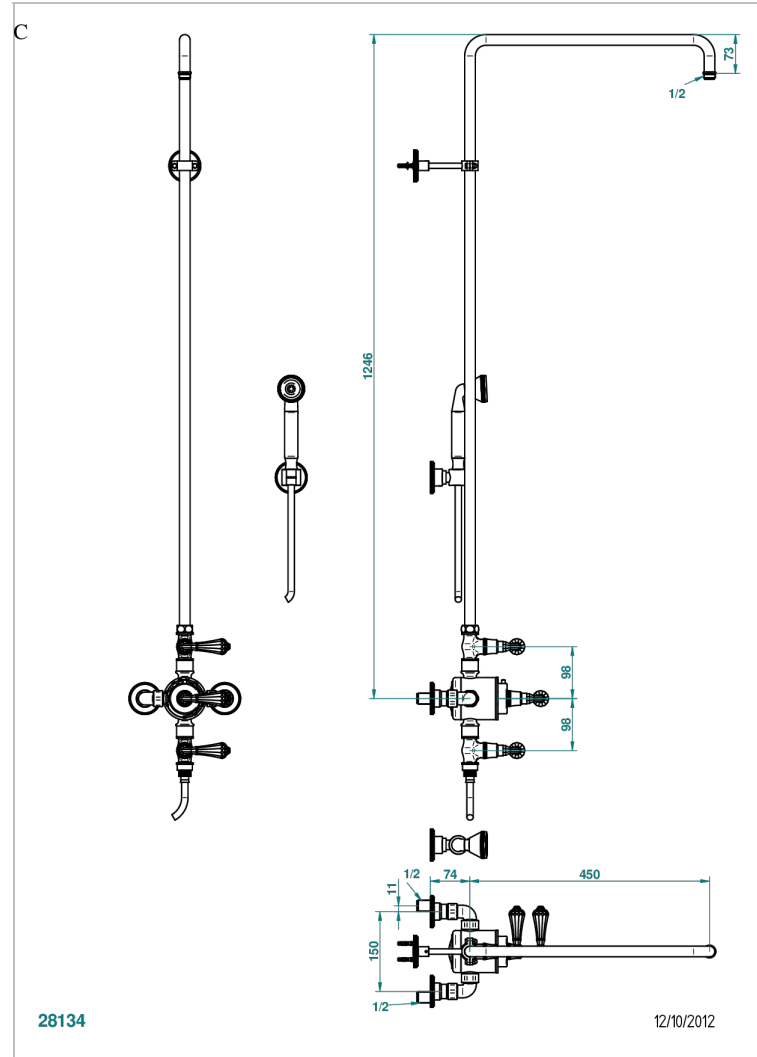

# ART DECO CRYSTAL

A56-64TRCC

Wall mounted thermostatic shower mixer / shut off valves / exposed shower column / telephone shower, hose and fix hook

- 150 mm centres. (without shower head)

## CHARACTERISTIC

- Art Déco Crystal
- Wall mounted thermostatic shower mixer / shut off valves / exposed shower column / telephone shower, hose and fix hook - 150 mm centres. (without shower head)

## TECHNICAL SPECS

- Recommandé : 3 bars (max. 5 bars) - Advised : 43,5 psi (max. 72 psi)
- Douchette : 9,5 l/min à 3 bars (2.52 gpm at 43.5 psi)
- ajouter la pomme - add the showerhead

## AVAILABLE FINITIONS

Antique nickel - H28  
Black ceram - D30  
Blush PVD - H62  
Brass color PVD - H49  
Brown bronze color PVD - F33  
Gold color PVD - H52

Graphite PVD - H64  
Lacquered light bronze - D01  
Matt Umber PVD - H67  
Matt blush PVD - H60  
Matt brass color PVD - H50  
Matt brown bronze color PVD - F34