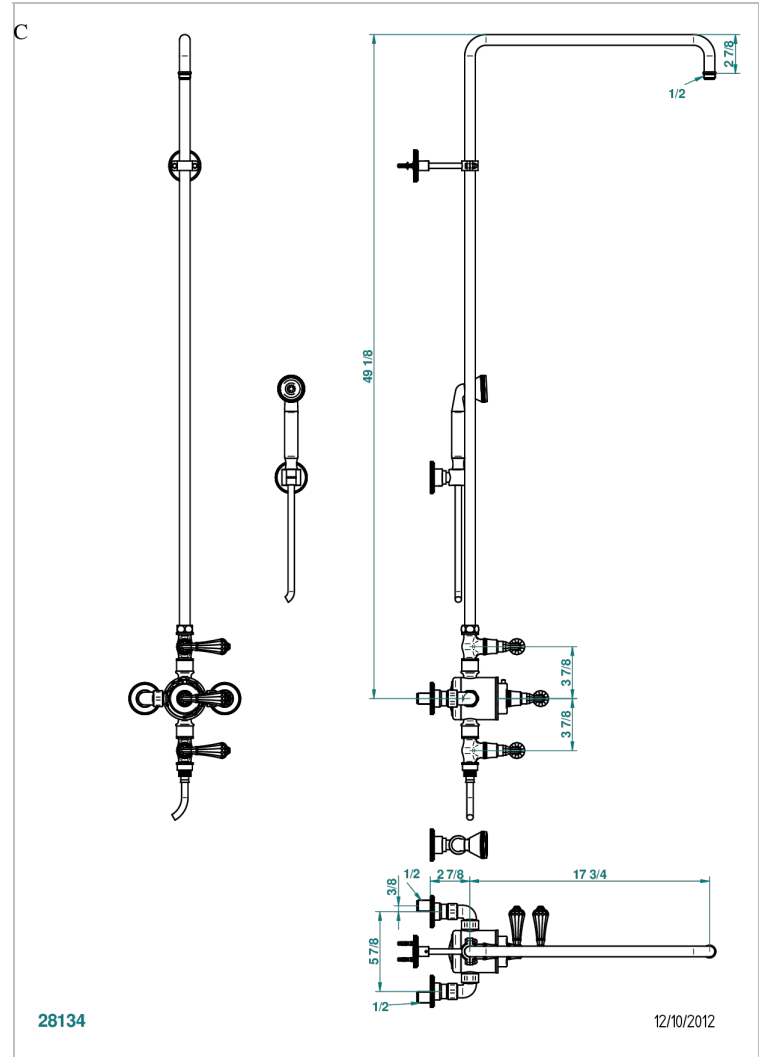

ART DECO CRYSTAL

A56-64TRCC

Wall mounted thermostatic shower mixer / shut off valves / exposed shower column / telephone shower, hose and fix hook

- 150 mm centres. (without shower head)

CHARACTERISTIC

- Art Déco Crystal
- Wall mounted thermostatic shower mixer / shut off valves / exposed shower column / telephone shower, hose and fix hook - 150 mm centres. (without shower head)

TECHNICAL SPECS

- Recommandé : 3 bars (max. 5 bars) - Advised : 43,5 psi (max. 72 psi)
- Douchette : 9,5 l/min à 3 bars (2.52 gpm at 43.5 psi)
- ajouter la pomme - add the showerhead

AVAILABLE FINITIONS

Antique nickel - H28
Black ceram - D30
Blush PVD - H62
Brass color PVD - H49
Brown bronze color PVD - F33
Gold color PVD - H52

Graphite PVD - H64
Lacquered light bronze - D01
Matt Umber PVD - H67
Matt blush PVD - H60
Matt brass color PVD - H50
Matt brown bronze color PVD - F34

Soft gold - F30
Soft matt gold - F31
Umber PVD - H66
Varnished matt antique red copper (color finish) - H07