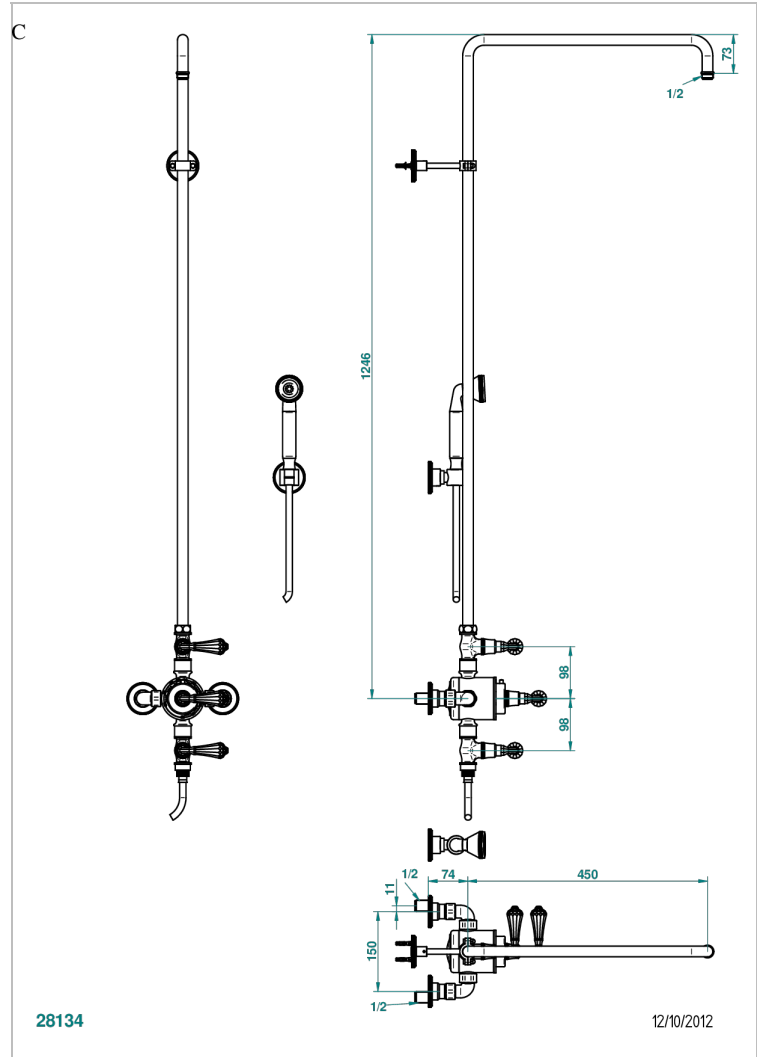

ART DECO CRYSTAL

A56-64TRCC

Wall mounted thermostatic shower mixer / shut off valves / exposed shower column / telephone shower, hose and fix hook

- 150 mm centres. (without shower head)

CHARACTERISTIC

- Art Déco Crystal
- Wall mounted thermostatic shower mixer / shut off valves / exposed shower column / telephone shower, hose and fix hook - 150 mm centres. (without shower head)

TECHNICAL SPECS

- Recommandé : 3 bars (max. 5 bars) - Advised : 43,5 psi (max. 72 psi)
- Douchette : 9,5 l/min à 3 bars (2.52 gpm at 43.5 psi)
- ajouter la pomme - add the showerhead

AVAILABLE FINITIONS

Antique nickel - H28
Black ceram - D30
Blush PVD - H62
Brass color PVD - H49
Brown bronze color PVD - F33
Gold color PVD - H52

Graphite PVD - H64
Lacquered light bronze - D01
Matt Umber PVD - H67
Matt blush PVD - H60
Matt brass color PVD - H50
Matt brown bronze color PVD - F34