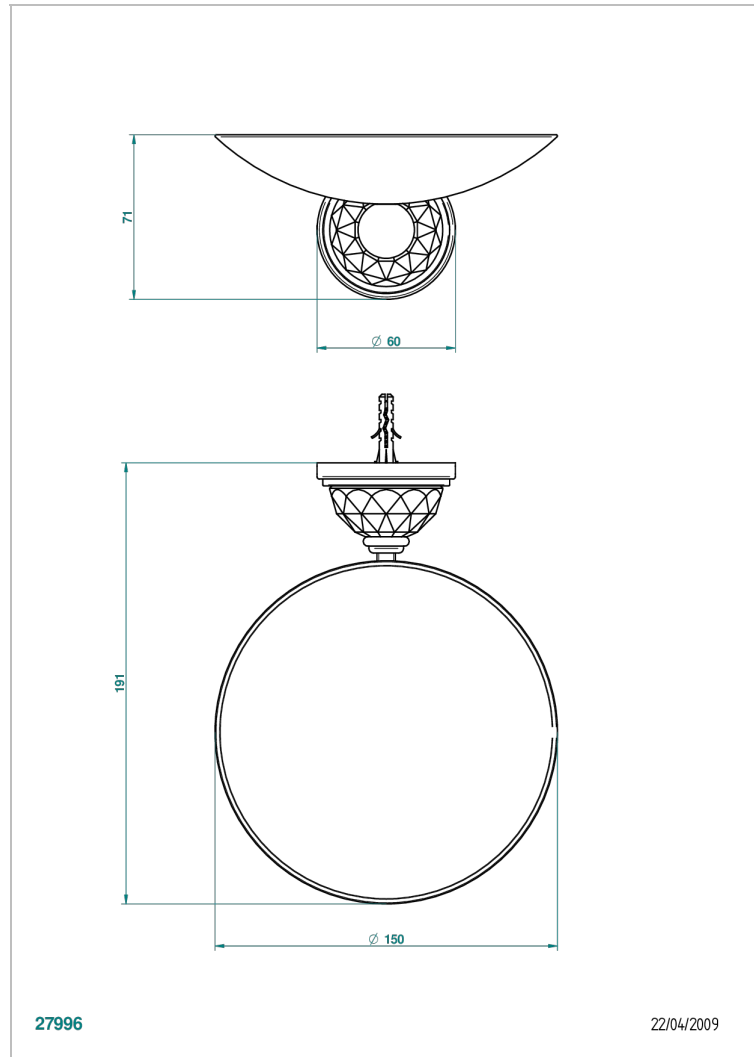

MANDARINE CRISTALLIA DIAMANT

U1K-546GM

Soap dish, wall mounted, 6" diameter

THG[®]
PARIS

CHARACTERISTIC

- Mandarin Cristallia Diamant
- Soap dish, wall mounted, 6" diameter

AVAILABLE FINITIONS

Black ceram - D30
Blush PVD - H62
Brass color PVD - H49
Brown bronze color PVD - F33
Chrome polished - A02
Chrome polished / gold polished - G02

Copper antique matt, coated - H07
Gold color PVD - H52
Gold mat - F07
Gold polished - F01
Graphite PVD - H64
Light coated bronze - D01

Matt Umber PVD - H67
Matt blush PVD - H60
Matt brass color PVD - H50
Matt brown bronze color PVD - F34
Matt chrome (American satin) - C02
Matt gold color PVD - H53

Matt graphite PVD - H65
Matt nickel (American satin) - C01
Matt nickel color PVD - H56
Nickel antique / Sovereign - H28
Nickel color PVD - H55
Nickel polished - B01

Soft gold - F30
Soft matt gold - F31
Umber PVD - H66