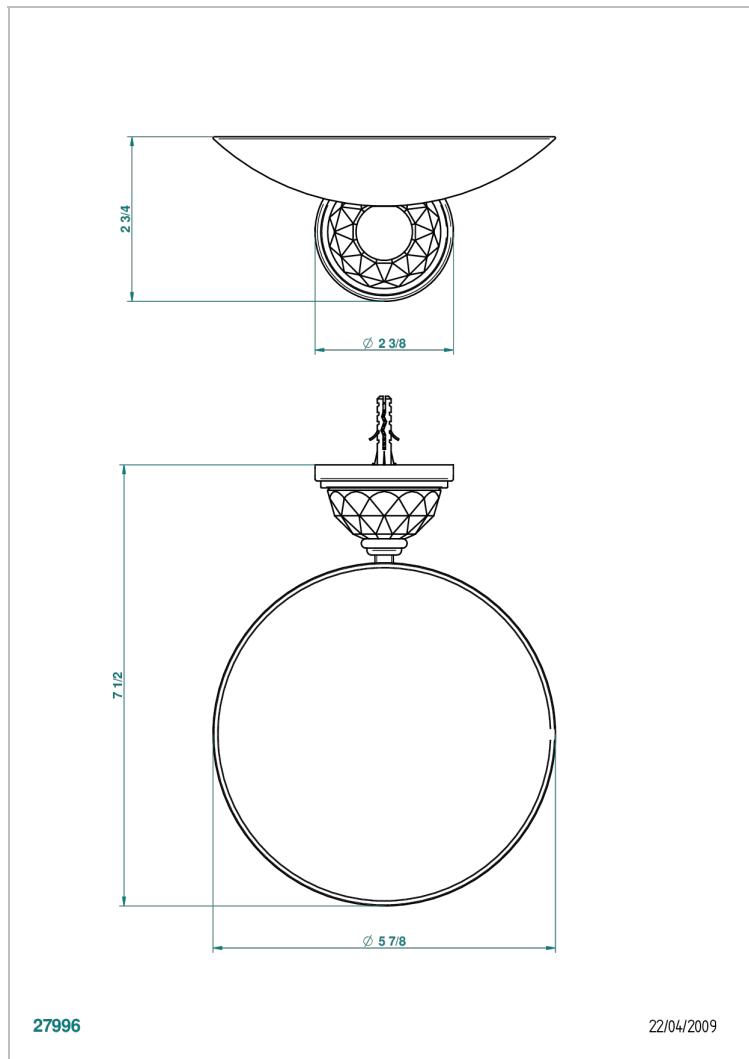

MANDARINE CRISTALLIA DIAMANT

U1K-546GM

Soap dish, wall mounted, 6" diameter

THG[®]
PARIS

CHARACTERISTIC

- Mandarine Cristallia Diamant
- Soap dish, wall mounted, 6" diameter

AVAILABLE FINITIONS

Black ceram - D30
Blush PVD - H62
Brass color PVD - H49
Brown bronze color PVD - F33
Chrome polished - A02
Chrome polished / gold polished - G02

Copper antique matt, coated - H07
Gold color PVD - H52
Gold mat - F07
Gold polished - F01
Graphite PVD - H64
Light coated bronze - D01

Matt Umber PVD - H67
Matt blush PVD - H60
Matt brass color PVD - H50
Matt brown bronze color PVD - F34
Matt chrome (American satin) - C02
Matt gold color PVD - H53

Matt graphite PVD - H65
Matt nickel (American satin) - C01
Matt nickel color PVD - H56
Nickel antique / Sovereign - H28
Nickel color PVD - H55
Nickel polished - B01

Soft gold - F30
Soft matt gold - F31
Umber PVD - H66