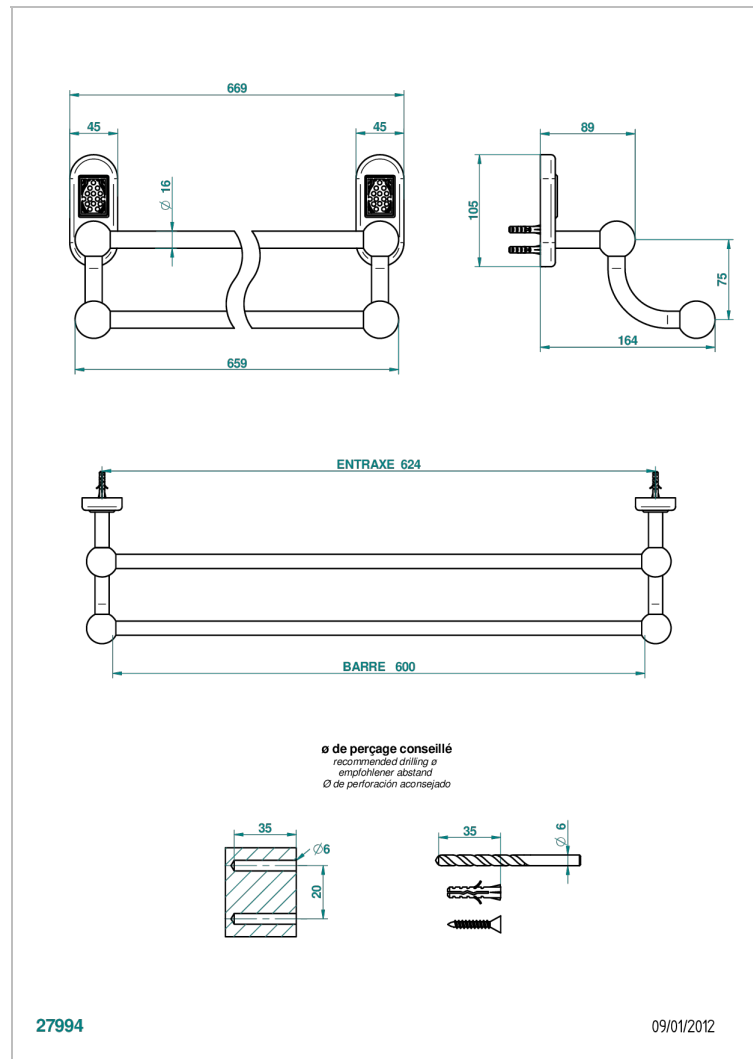

# VENICE

A2E-516/60

Double towel bar, 24" long

THG<sup>®</sup>  
PARIS

## CHARACTERISTIC

- Venice
- Double towel bar, 24" long