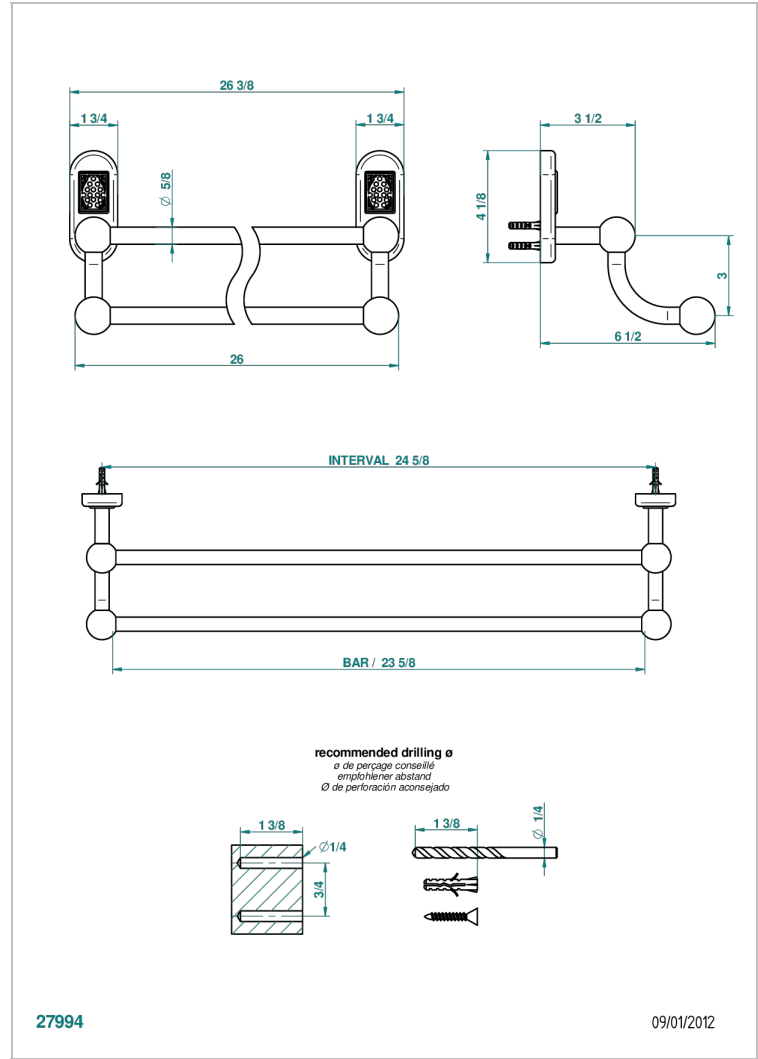

# VENICE

A2E-516/60

Towel rail, 2 fixed rails, length: 600 mm

THG<sup>®</sup>  
PARIS

## CARACTERÍSTICAS

- Venice
- Towel rail, 2 fixed rails, length: 600 mm