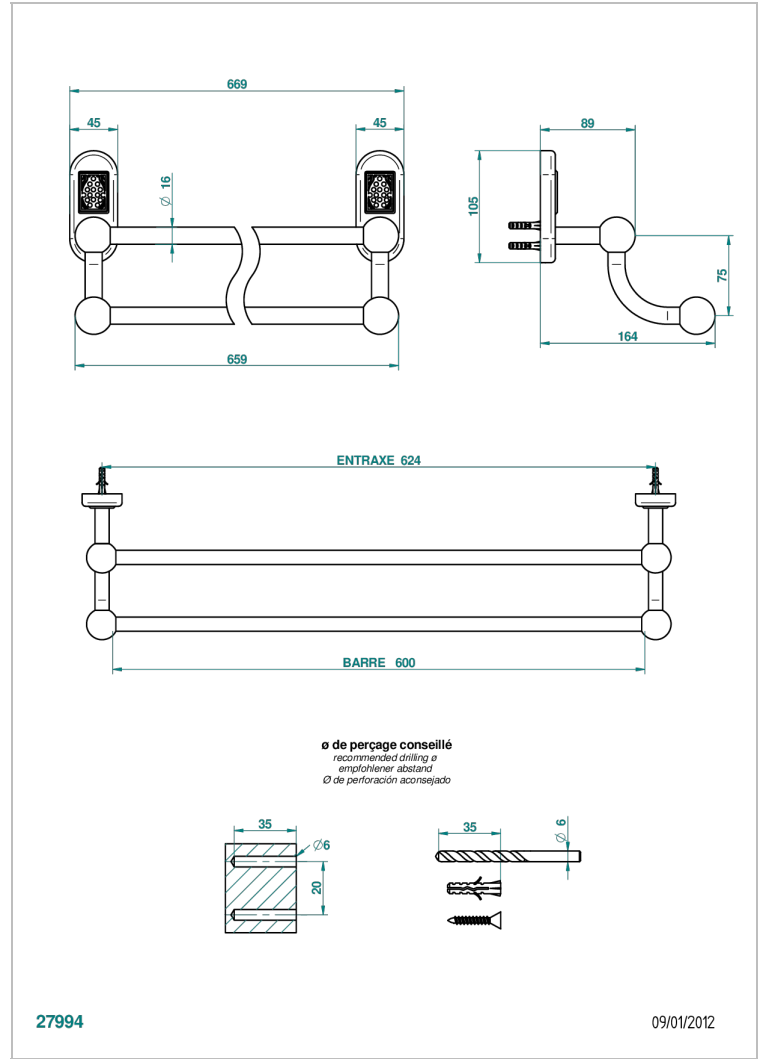

# VENICE

A2E-516/60

Towel rail, 2 fixed rails, length: 600 mm

THG<sup>®</sup>  
PARIS

## CARACTERÍSTICAS

- Venice
- Towel rail, 2 fixed rails, length: 600 mm