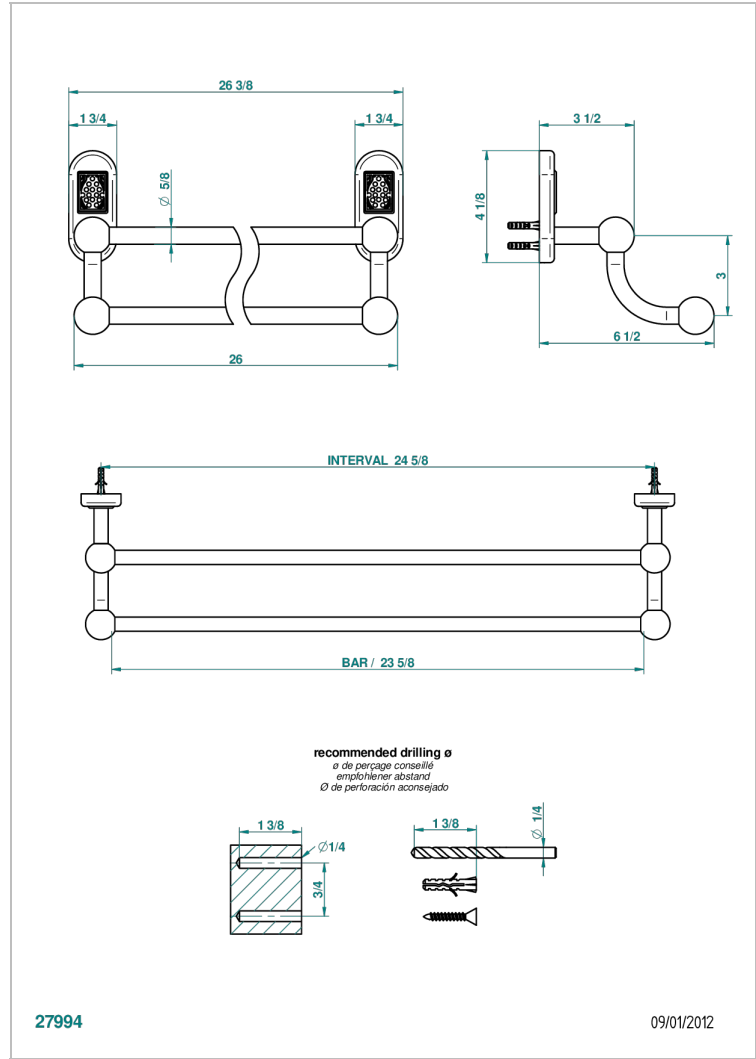

VENICE

A2E-516/60

Towel rail, 2 fixed rails, length: 600 mm

THG[®]
PARIS

CHARACTERISTIC

- Venice
- Towel rail, 2 fixed rails, length: 600 mm

AVAILABLE FINITIONS

Antique nickel - H28
Black ceram - D30
Blush PVD - H62
Brass color PVD - H49
Brown bronze color PVD - F33
Gold color PVD - H52