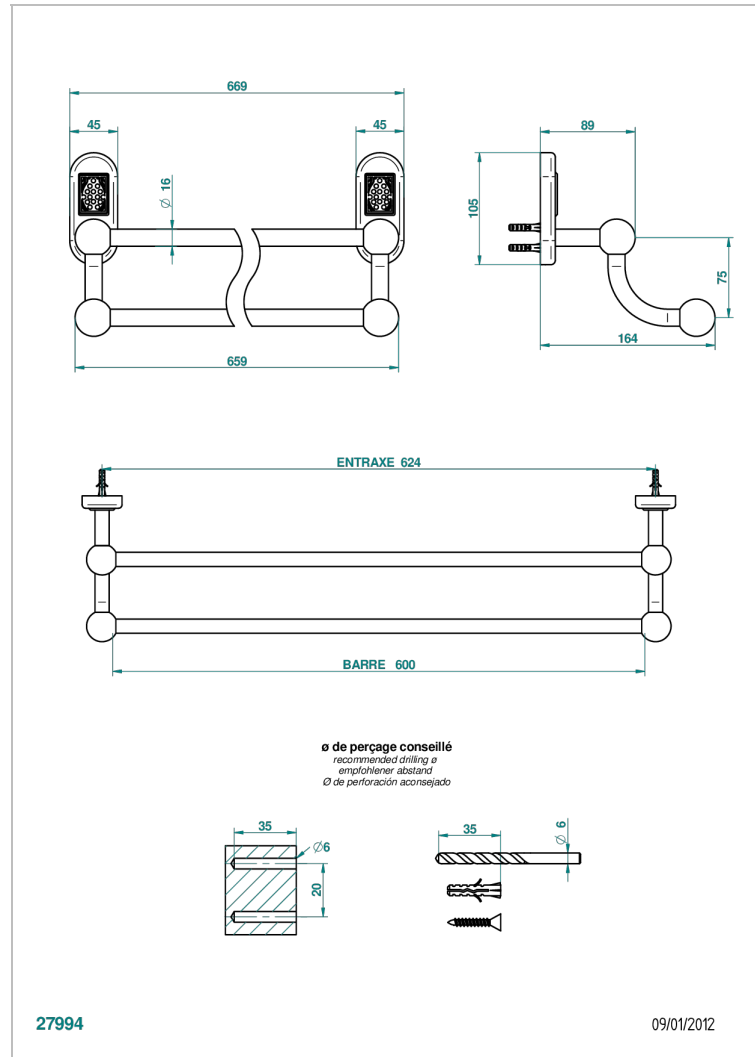

# VENICE

A2E-516/60

Towel rail, 2 fixed rails, length: 600 mm

THG<sup>®</sup>  
PARIS

## CARACTERÍSTICAS

- Venice
- Towel rail, 2 fixed rails, length: 600 mm