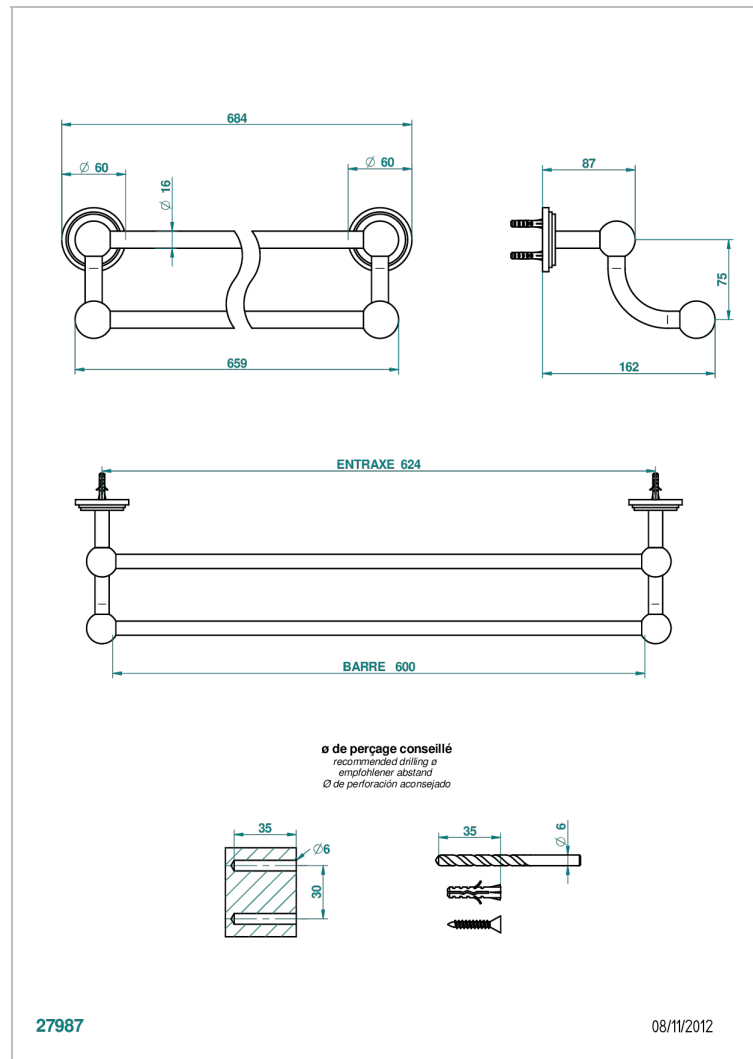

# FAUBOURG METAL CON MANETAS

G2U-516/60

Towel rail, 2 fixed rails, length: 600 mm

THG<sup>®</sup>  
PARIS

## CARACTERÍSTICAS

- Faubourg metal con manetas
- Towel rail, 2 fixed rails, length: 600 mm