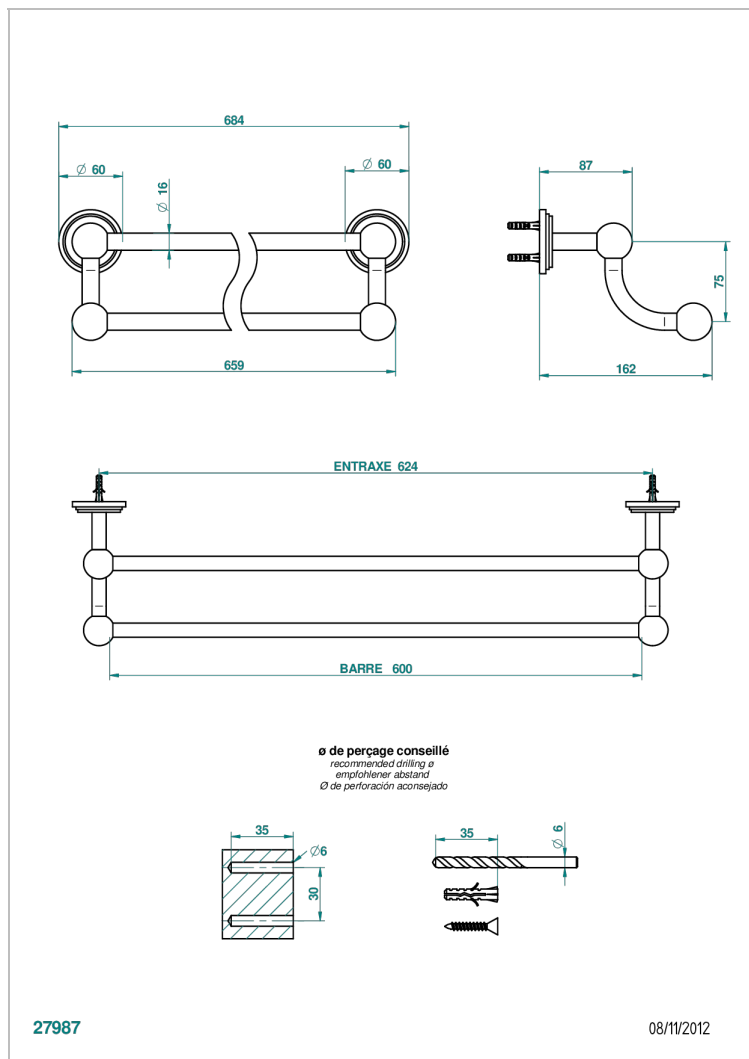

FAUBOURG METAL WITH LEVER HANDLES

G2U-516/60

Double towel bar, 24" long

CHARACTERISTIC

- Faubourg Metal with lever handles
- Double towel bar, 24" long

AVAILABLE FINITIONS

Black ceram - D30
Blush PVD - H62
Brass color PVD - H49
Brown bronze color PVD - F33
Chrome polished - A02
Chrome polished / gold polished - G02