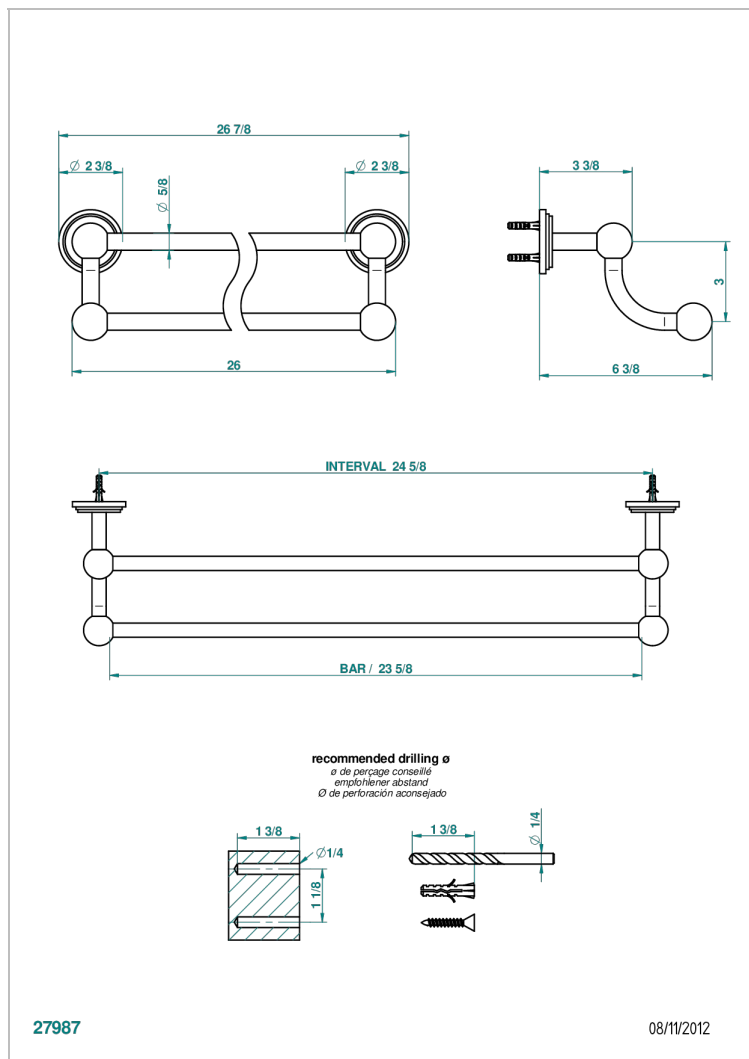

FAUBOURG METAL WITH LEVER HANDLES

G2U-516/60

Double towel bar, 24" long

CHARACTERISTIC

- Faubourg Metal with lever handles
- Double towel bar, 24" long

AVAILABLE FINITIONS

Black ceram - D30
 Blush PVD - H62
 Brass color PVD - H49
 Brown bronze color PVD - F33
 Chrome polished - A02
 Chrome polished / gold polished - G02