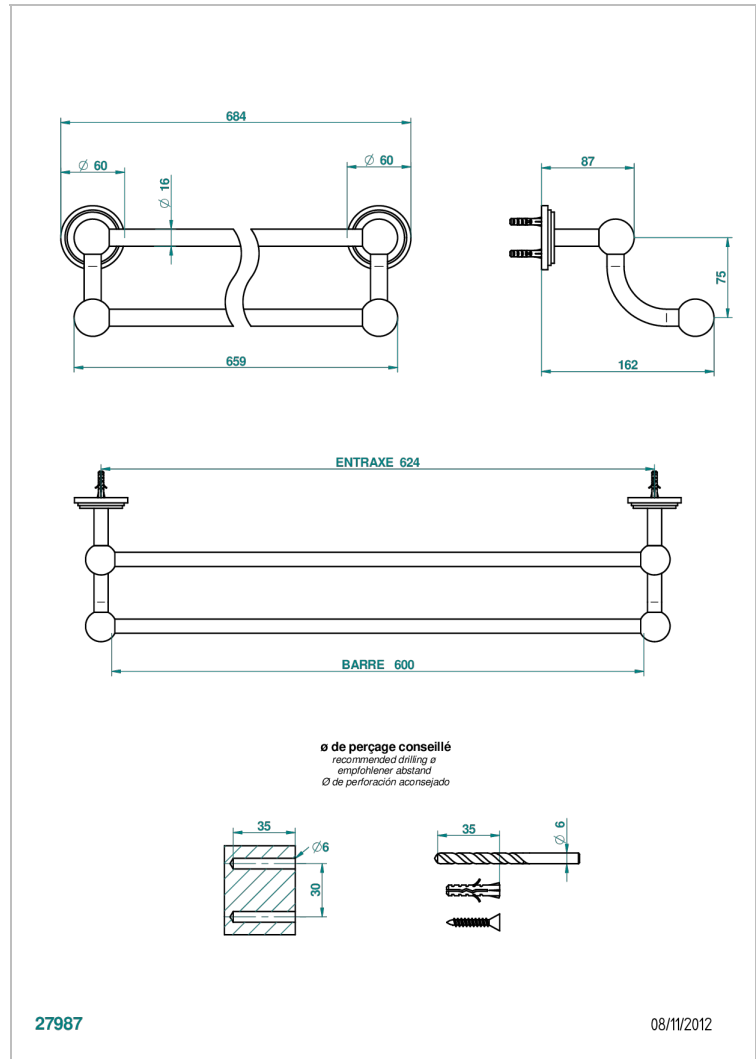

# FAUBOURG METAL WITH LEVER

G2U-516/60

Towel rail, 2 fixed rails, length: 600 mm

## CHARACTERISTIC

- Faubourg Metal with lever
- Towel rail, 2 fixed rails, length: 600 mm