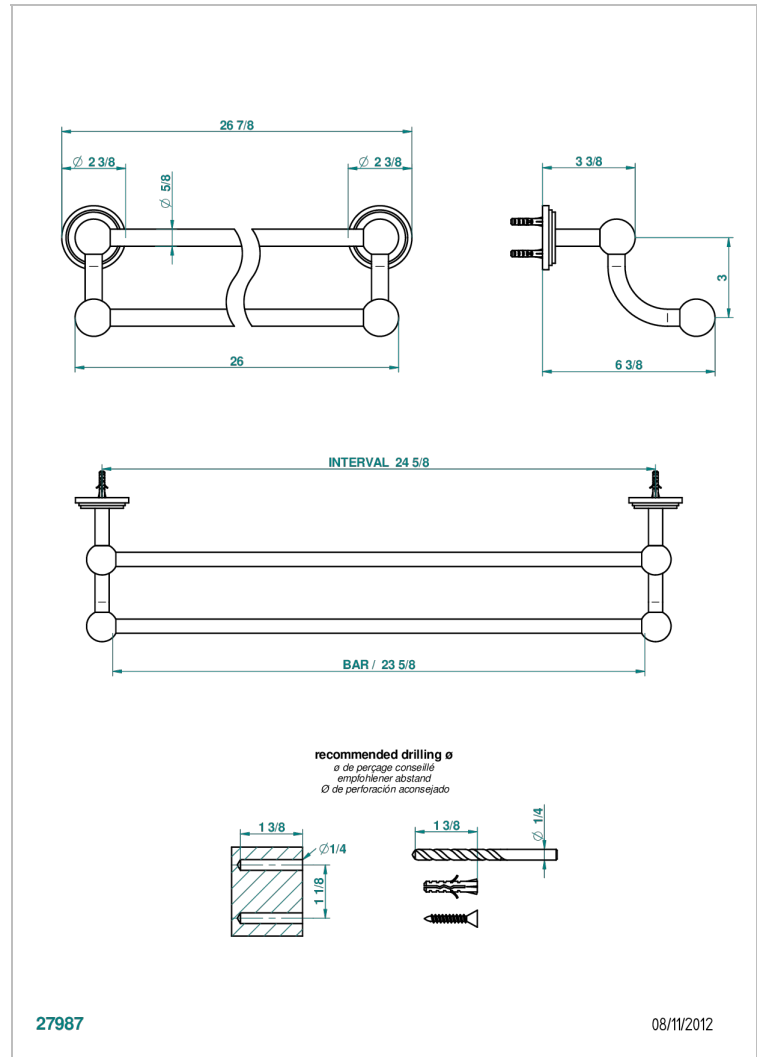

FAUBOURG METAL WITH LEVER

G2U-516/60

Towel rail, 2 fixed rails, length: 600 mm

THG[®]
PARIS

27987

08/11/2012

CHARACTERISTIC

- Faubourg Metal with lever
- Towel rail, 2 fixed rails, length: 600 mm