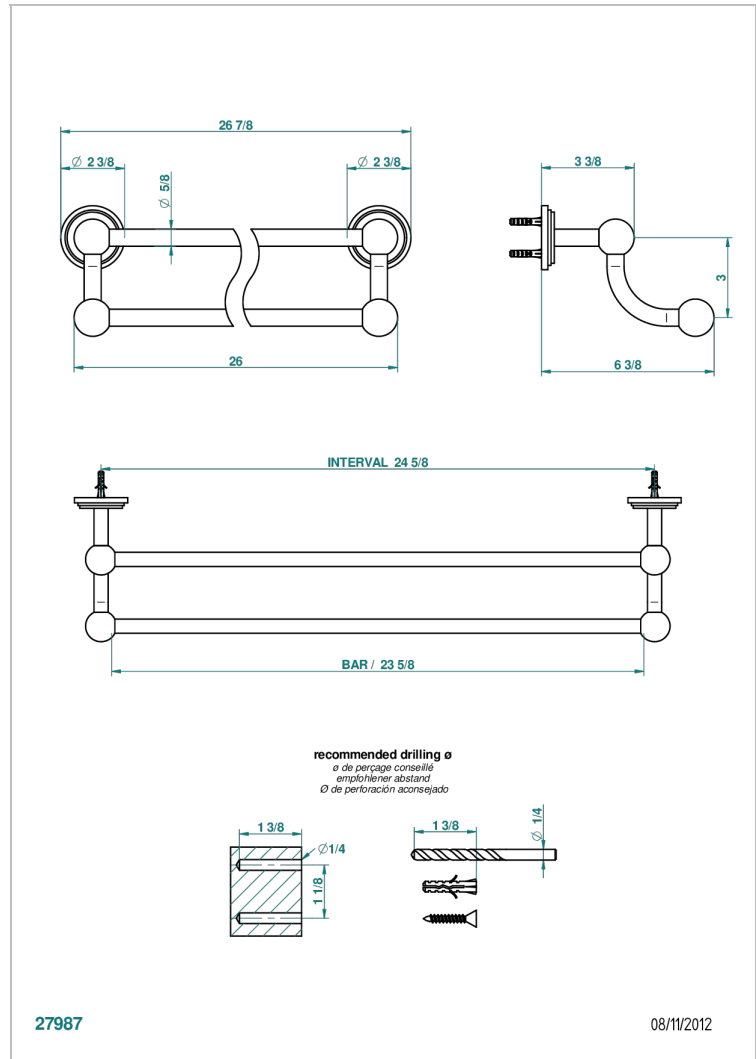

FAUBOURG METAL WITH LEVER

G2U-516/60

Towel rail, 2 fixed rails, length: 600 mm

THG[®]
PARIS

CHARACTERISTIC

- Faubourg Metal with lever
- Towel rail, 2 fixed rails, length: 600 mm

AVAILABLE FINITIONS

Antique nickel - H28
Black ceram - D30
Blush PVD - H62
Brass color PVD - H49
Brown bronze color PVD - F33
Gold color PVD - H52

Nickel color PVD - H55
Polished chrome (color finish) - A02
Polished chrome / Polished gold (color finish) - G02
Polished gold (color finish) - F01
Polished nickel - B01
Soft gold - F30

Soft matt gold - F31
Umber PVD - H66