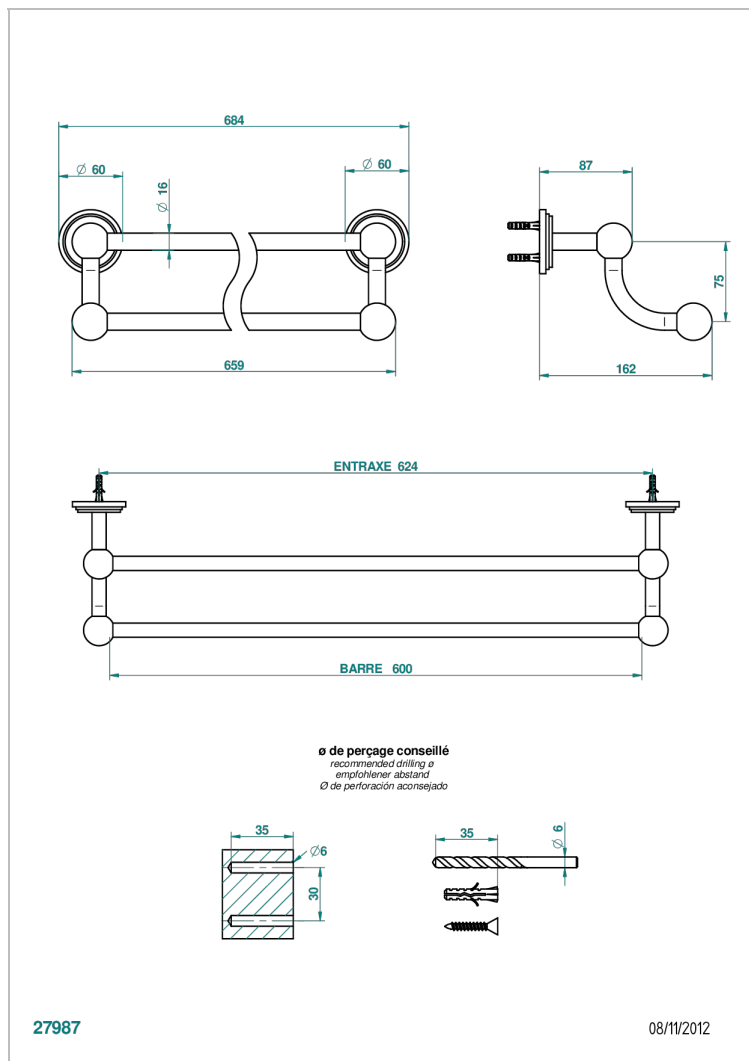

# FAUBOURG METAL WITH LEVER

G2U-516/60

Towel rail, 2 fixed rails, length: 600 mm

## CHARACTERISTIC

- Faubourg Metal with lever
- Towel rail, 2 fixed rails, length: 600 mm