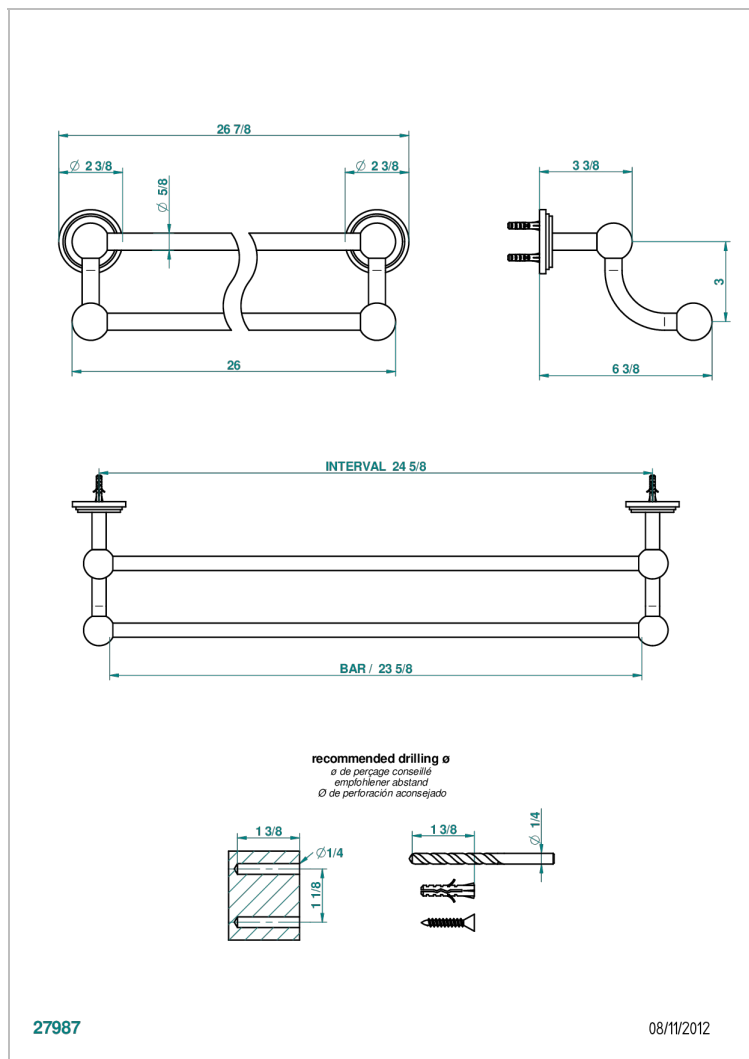

# FAUBOURG METAL WITH LEVER

G2U-516/60

Towel rail, 2 fixed rails, length: 600 mm

## CHARACTERISTIC

- Faubourg Metal with lever
- Towel rail, 2 fixed rails, length: 600 mm