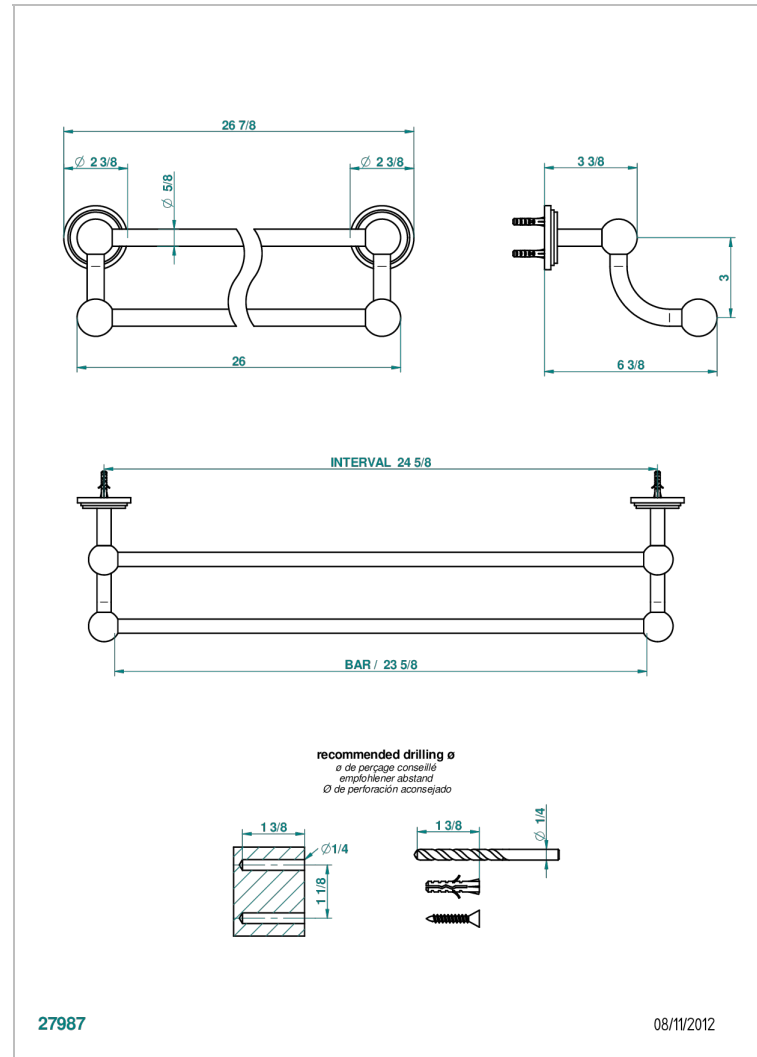

FAUBOURG METAL

G2T-516/60

Double towel bar, 24" long

THG[®]
PARIS

27987

08/11/2012

CHARACTERISTIC

- Faubourg Metal
- Double towel bar, 24" long