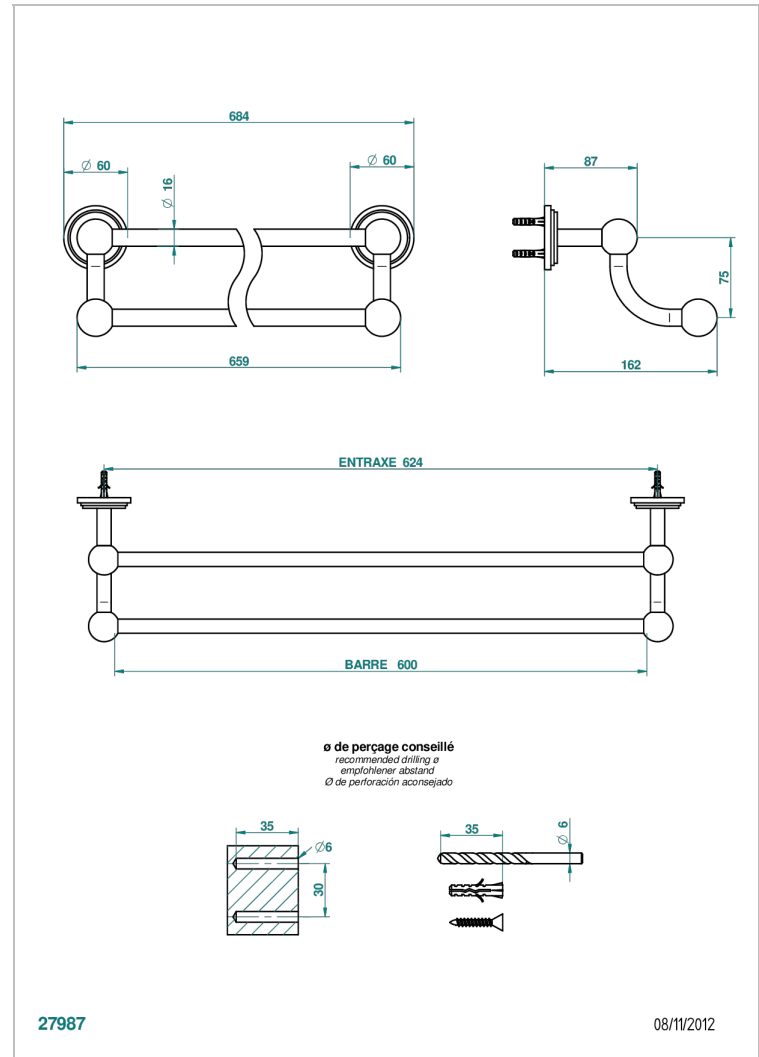

# FAUBOURG METAL

G2T-516/60

Towel rail, 2 fixed rails, length: 600 mm

THG<sup>®</sup>  
PARIS

## CHARACTERISTIC

- Faubourg Metal
- Towel rail, 2 fixed rails, length: 600 mm