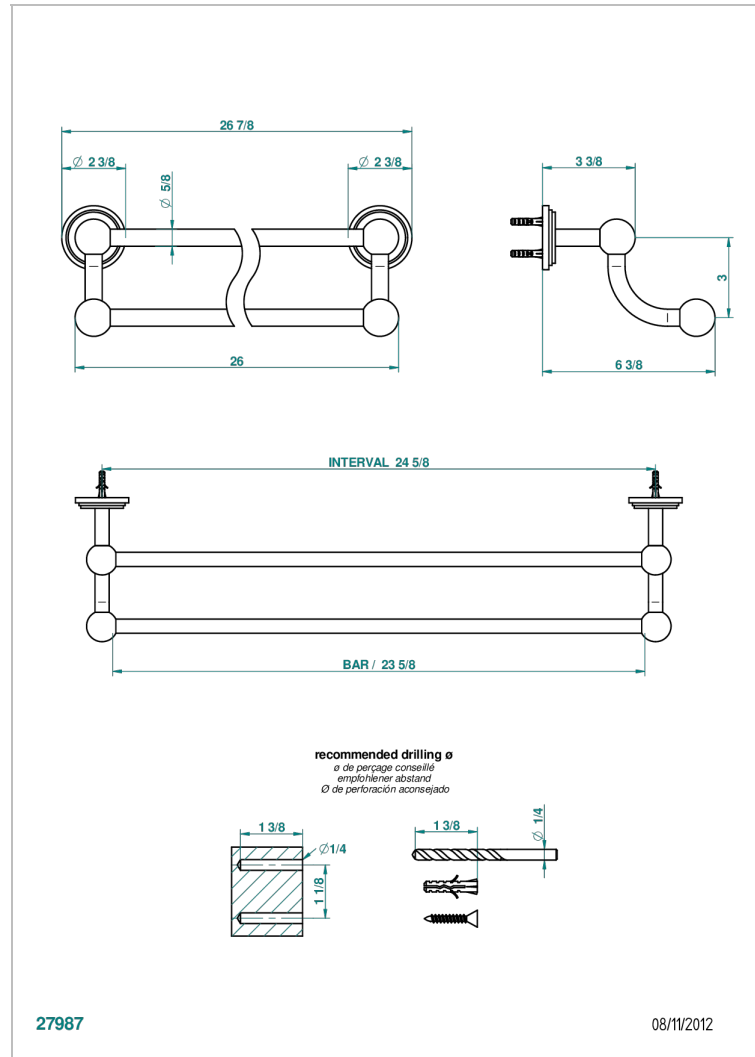

FAUBOURG METAL

G2T-516/60

Towel rail, 2 fixed rails, length: 600 mm

CHARACTERISTIC

- Faubourg Metal
- Towel rail, 2 fixed rails, length: 600 mm

AVAILABLE FINITIONS

Antique nickel - H28
 Black ceram - D30
 Blush PVD - H62
 Brass color PVD - H49
 Brown bronze color PVD - F33
 Gold color PVD - H52