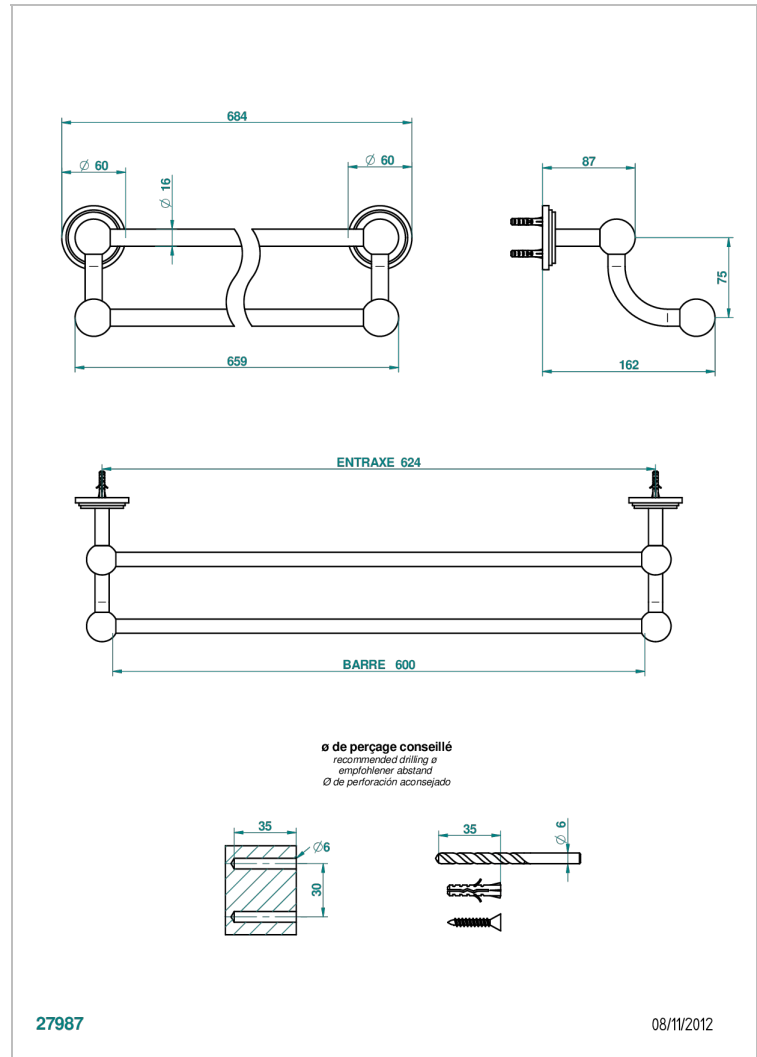

FAUBOURG METAL

G2T-516/60

Towel rail, 2 fixed rails, length: 600 mm

THG[®]
PARIS

27987

08/11/2012

CHARACTERISTIC

- Faubourg Metal
- Towel rail, 2 fixed rails, length: 600 mm