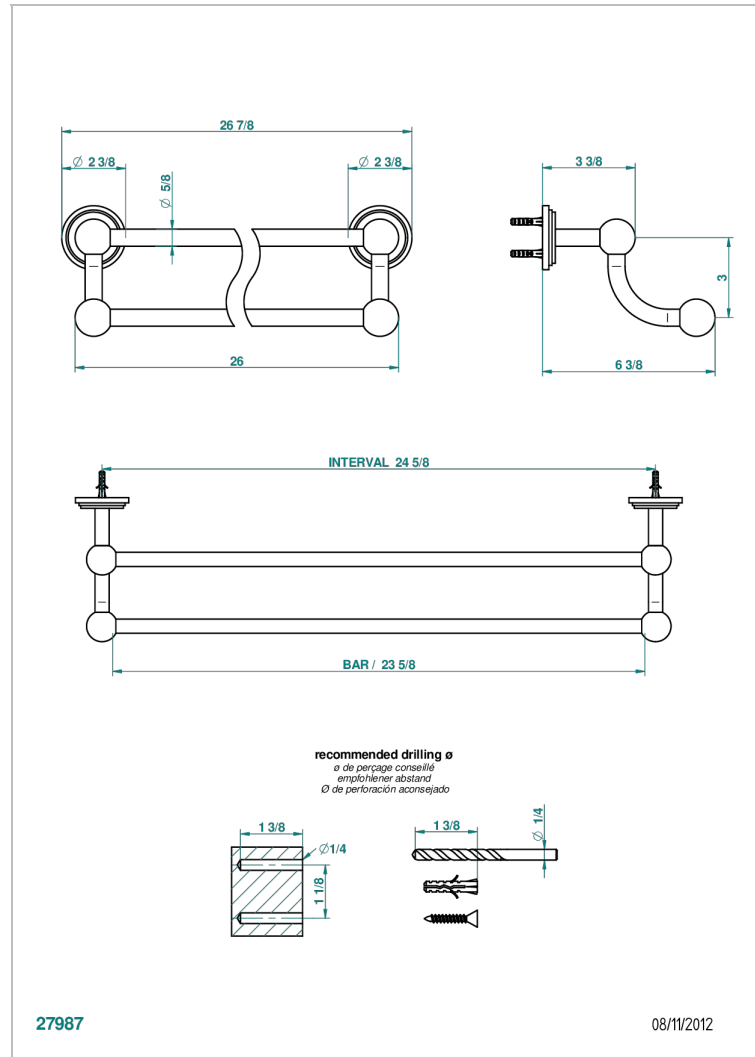

FAUBOURG METAL

G2T-516/60

Towel rail, 2 fixed rails, length: 600 mm

27987

08/11/2012

CHARACTERISTIC

- Faubourg Metal
- Towel rail, 2 fixed rails, length: 600 mm

AVAILABLE FINITIONS