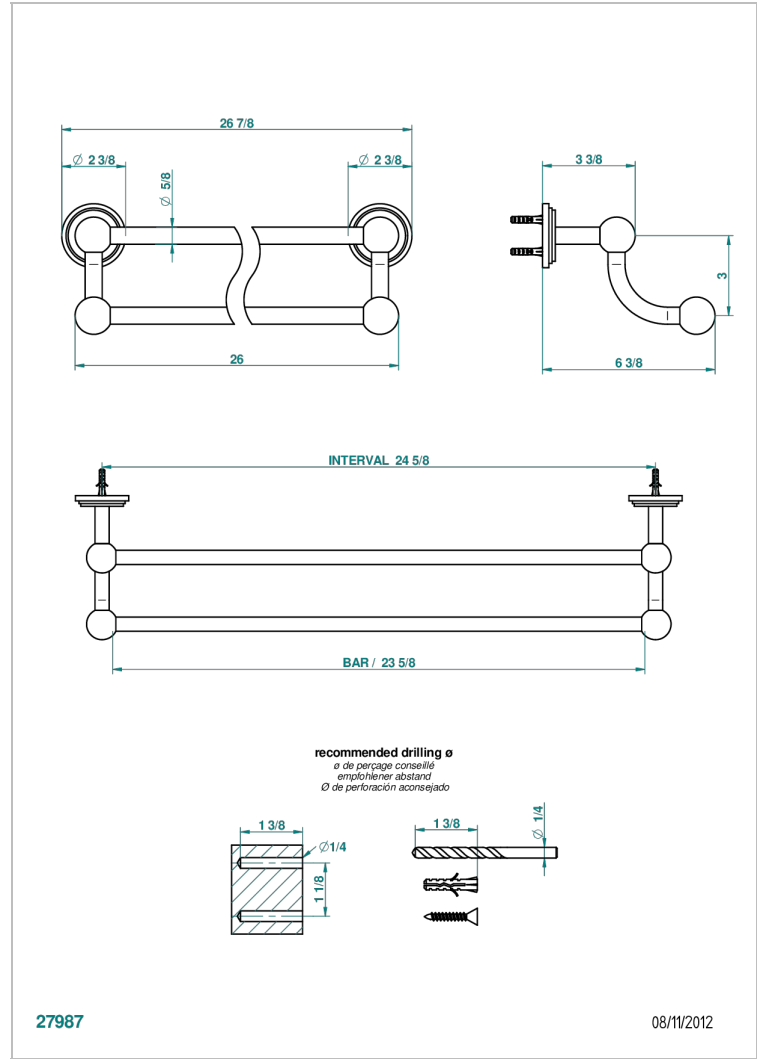

FAUBOURG METAL

G2T-516/60

Towel rail, 2 fixed rails, length: 600 mm

CHARACTERISTIC

- Faubourg Metal
- Towel rail, 2 fixed rails, length: 600 mm

AVAILABLE FINITIONS

Antique nickel - H28
Black ceram - D30
Blush PVD - H62
Brass color PVD - H49
Brown bronze color PVD - F33
Gold color PVD - H52

Nickel color PVD - H55
Polished chrome (color finish) - A02
Polished chrome / Polished gold (color finish) - G02
Polished gold (color finish) - F01
Polished nickel - B01
Soft gold - F30

Soft matt gold - F31
Umber PVD - H66