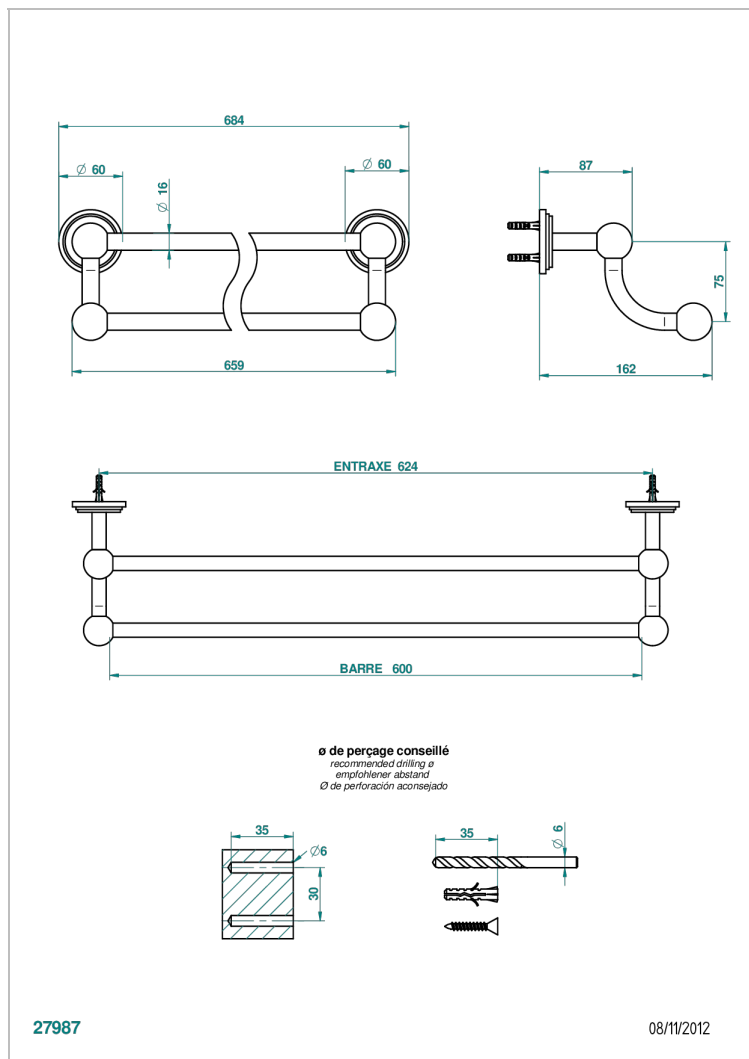

FRIVOLE WITH LEVER HANDLES

G2S-516/60

Double towel bar, 24" long

CHARACTERISTIC

- Frivole with lever handles
- Double towel bar, 24" long

AVAILABLE FINITIONS

Black ceram - D30
Blush PVD - H62
Brass color PVD - H49
Brown bronze color PVD - F33
Chrome polished - A02
Chrome polished / gold polished - G02

Matt nickel color PVD - H56
Nickel antique / Sovereign - H28
Nickel color PVD - H55
Nickel polished - B01
Soft gold - F30
Soft matt gold - F31

Umber PVD - H66