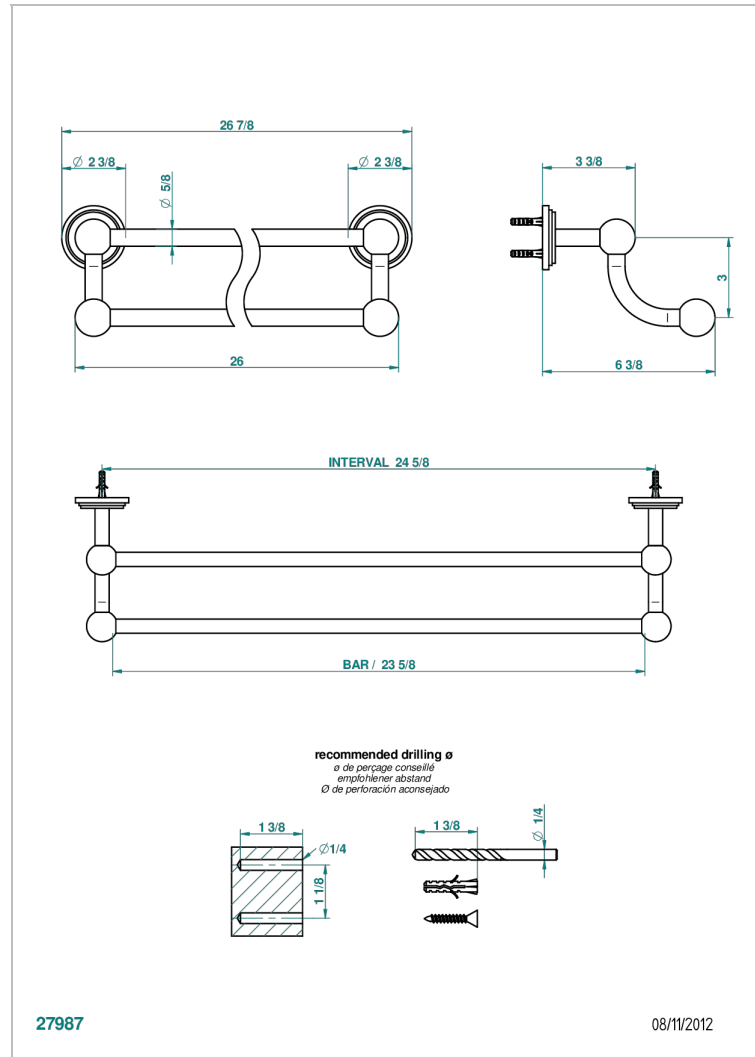

# FRIVOLE WITH LEVER HANDLES

G2S-516/60

Double towel bar, 24" long

## CHARACTERISTIC

- Frivole with lever handles
- Double towel bar, 24" long