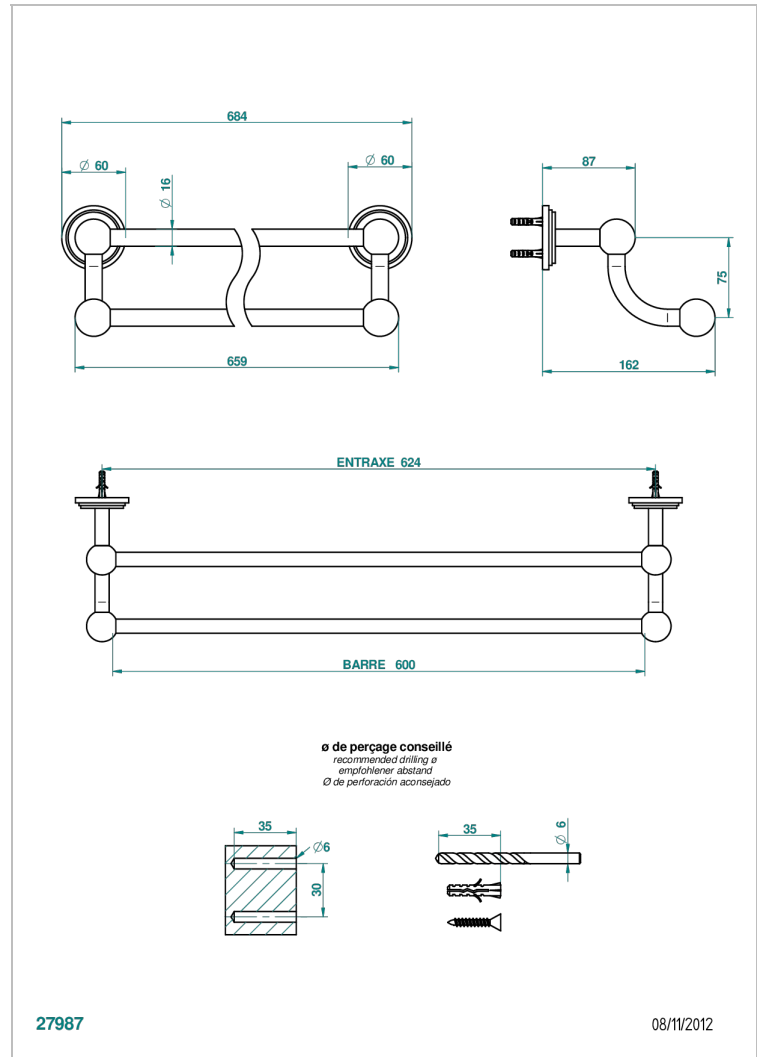

FRIVOLE WITH LEVER

G2S-516/60

Towel rail, 2 fixed rails, length: 600 mm

CHARACTERISTIC

- Frivole with lever
- Towel rail, 2 fixed rails, length: 600 mm

AVAILABLE FINITIONS

Antique nickel - H28
Black ceram - D30
Blush PVD - H62
Brass color PVD - H49
Brown bronze color PVD - F33
Gold color PVD - H52