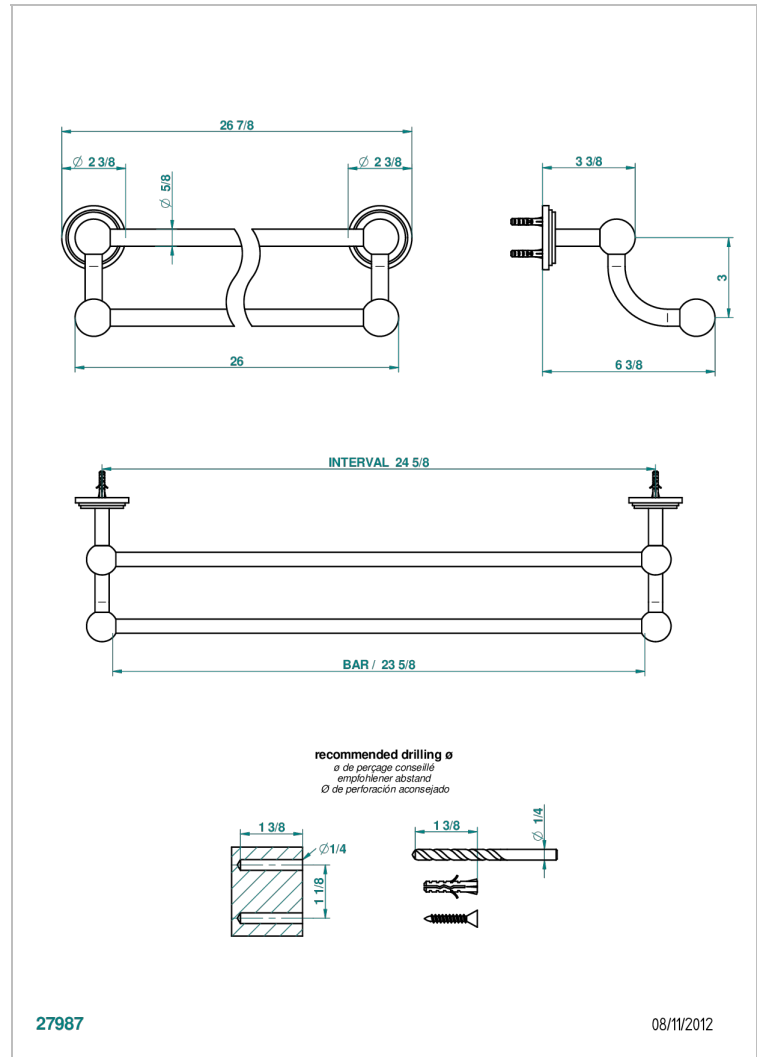

# FRIVOLE CON MANETAS

G2S-516/60

Towel rail, 2 fixed rails, length: 600 mm

THG<sup>®</sup>  
PARIS

## CARACTERÍSTICAS

- Frivole con manetas
- Towel rail, 2 fixed rails, length: 600 mm