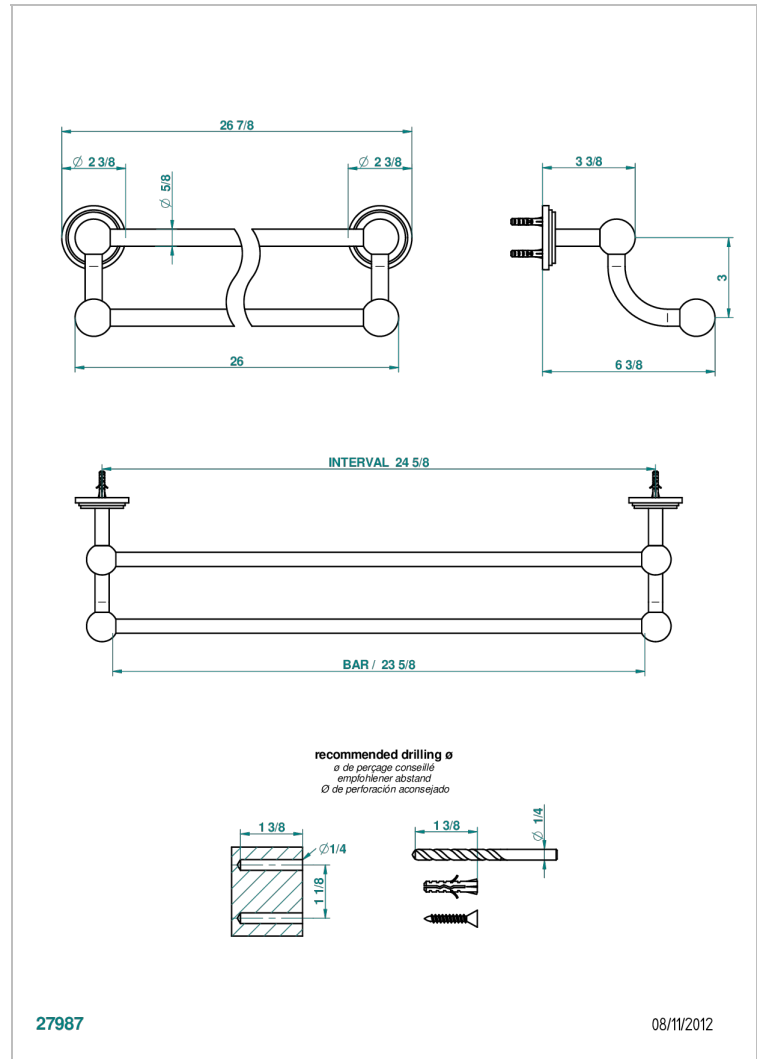

FRIVOLE WITH LEVER

G2S-516/60

Towel rail, 2 fixed rails, length: 600 mm

THG[®]
PARIS

CHARACTERISTIC

- Frivole with lever
- Towel rail, 2 fixed rails, length: 600 mm

AVAILABLE FINITIONS

Antique nickel - H28
Black ceram - D30
Blush PVD - H62
Brass color PVD - H49
Brown bronze color PVD - F33
Gold color PVD - H52