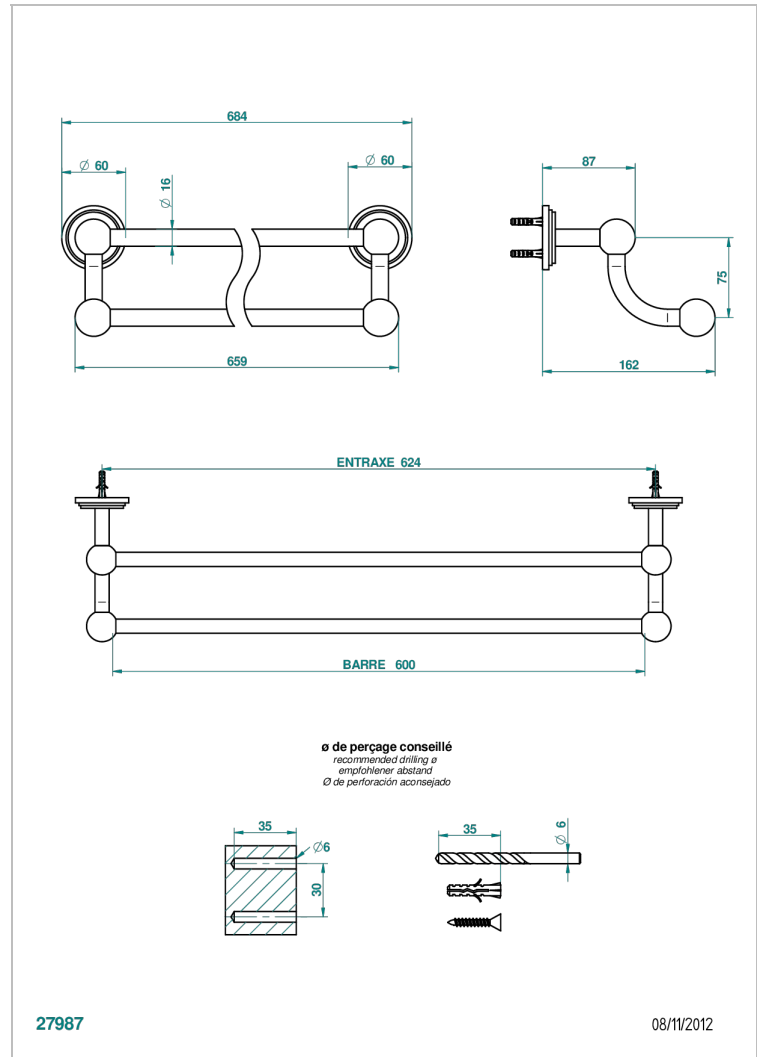

# FRIVOLE CON MANETAS

G2S-516/60

Towel rail, 2 fixed rails, length: 600 mm

THG<sup>®</sup>  
PARIS

## CARACTERÍSTICAS

- Frivole con manetas
- Towel rail, 2 fixed rails, length: 600 mm