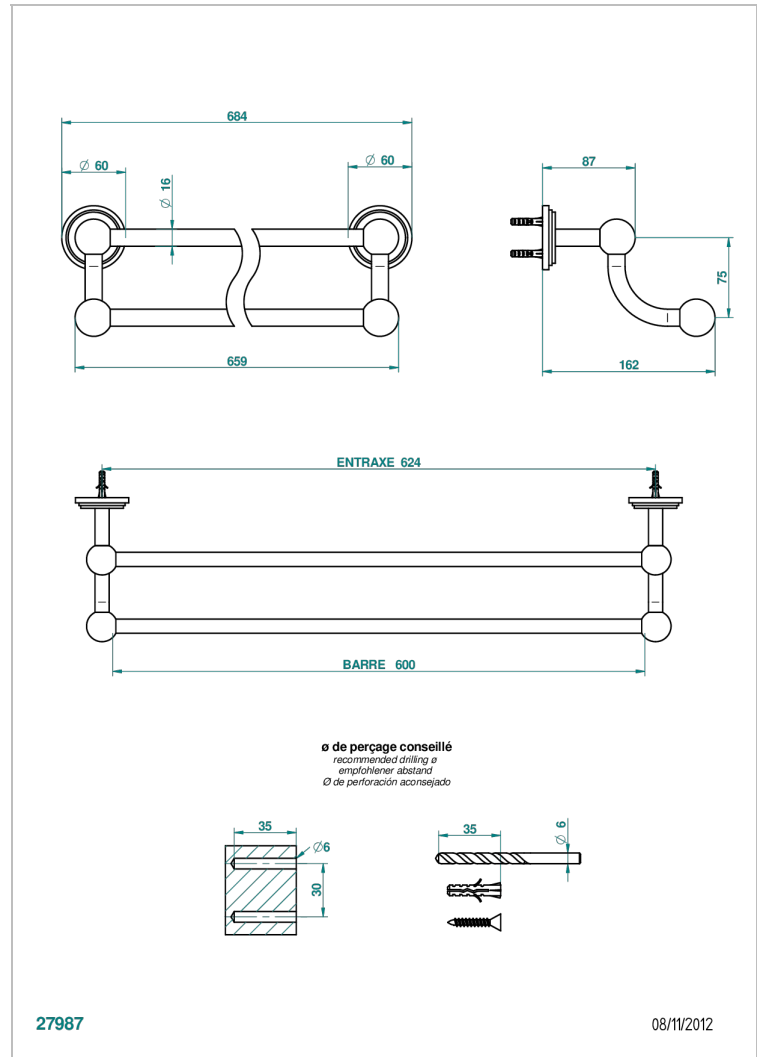

FRIVOLE WITH LEVER

G2S-516/60

Towel rail, 2 fixed rails, length: 600 mm

特色

- Frivole with lever
- Towel rail, 2 fixed rails, length: 600 mm

可选饰面

Black ceram - D30
Blush PVD - H62
Graphite PVD - H64
Matt Umber PVD - H67
Matt blush PVD - H60
Matt graphite PVD - H65