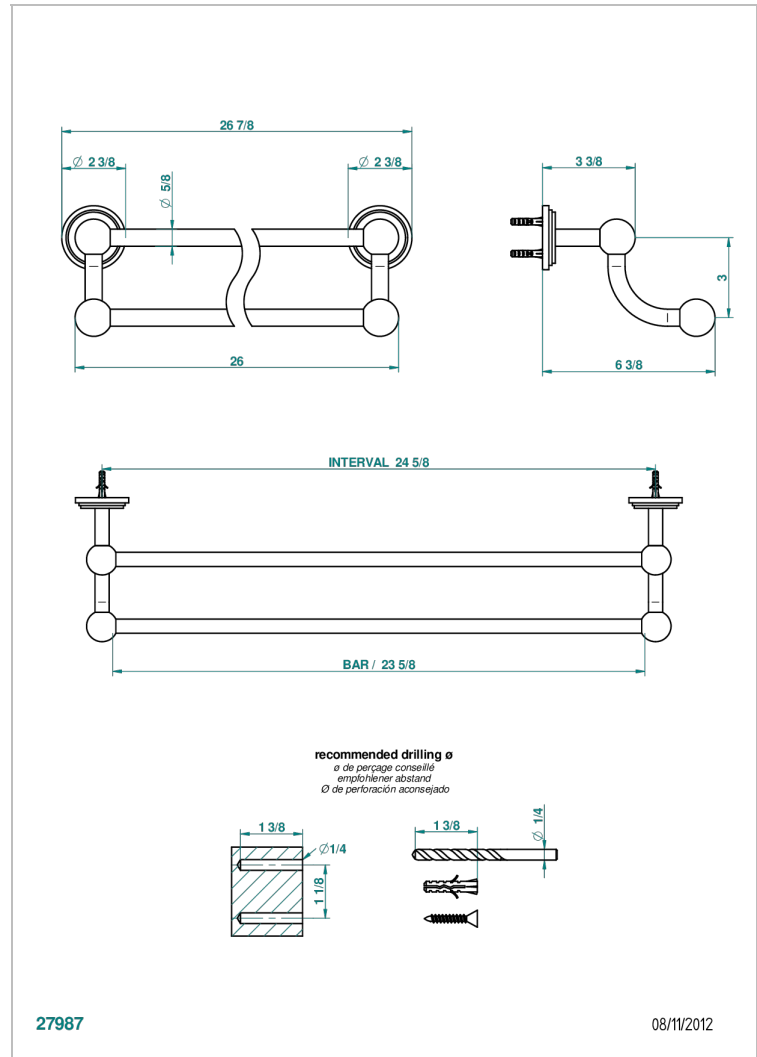

FRIVOLE WITH LEVER

G2S-516/60

Towel rail, 2 fixed rails, length: 600 mm

27987

08/11/2012

CHARACTERISTIC

- Frivole with lever
- Towel rail, 2 fixed rails, length: 600 mm

AVAILABLE FINITIONS