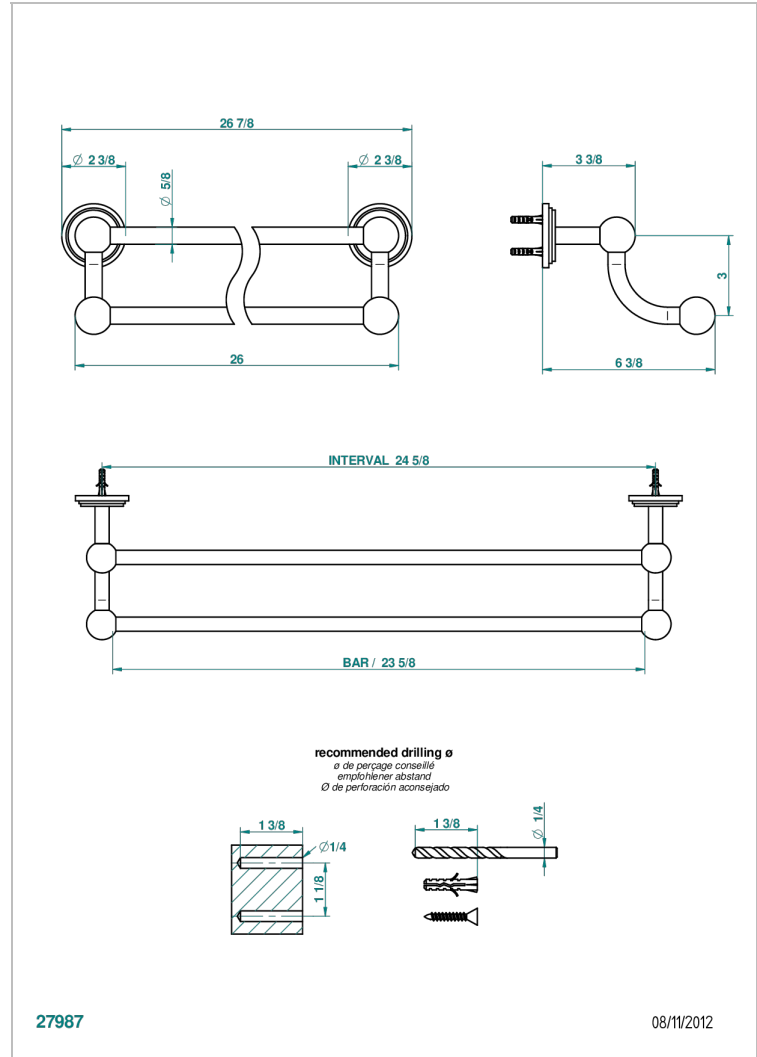

# FRIVOLE WITH LEVER

G2S-516/60

Towel rail, 2 fixed rails, length: 600 mm

THG<sup>®</sup>  
PARIS

## 特色

- Frivole with lever
- Towel rail, 2 fixed rails, length: 600 mm