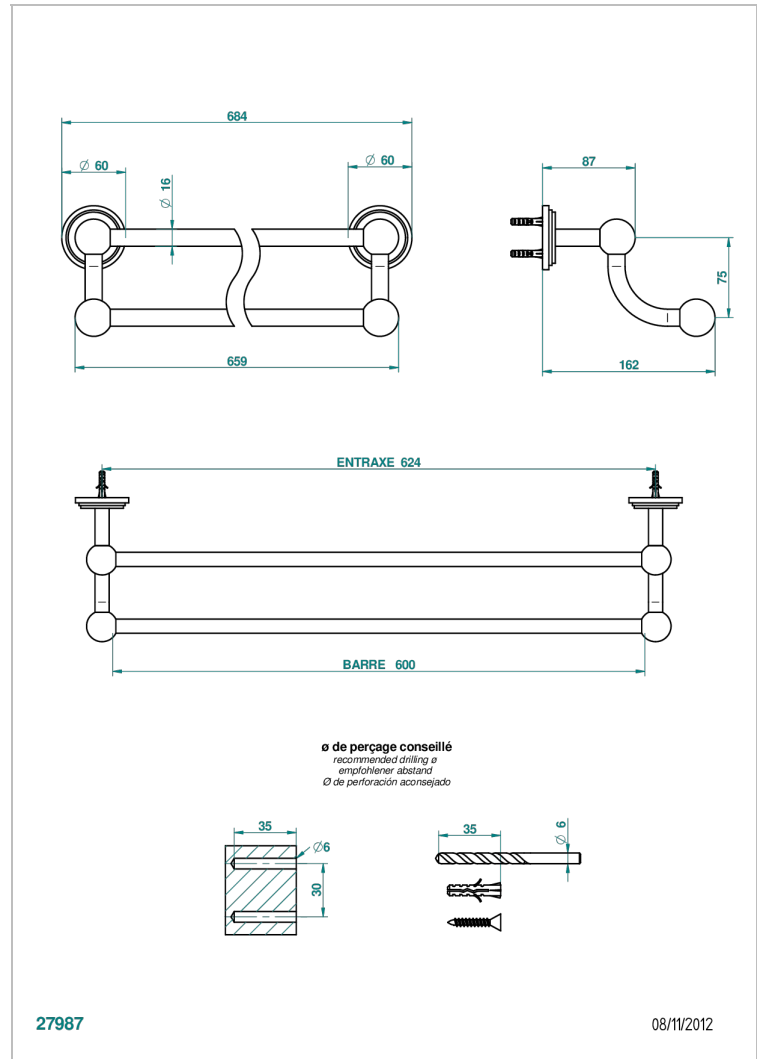

FRIVOLE

G2R-516/60

Double towel bar, 24" long

THG[®]
PARIS

CHARACTERISTIC

- Frivole
- Double towel bar, 24" long

AVAILABLE FINITIONS

Black ceram - D30
Blush PVD - H62
Brass color PVD - H49
Brown bronze color PVD - F33
Chrome polished - A02
Chrome polished / gold polished - G02

Matt nickel color PVD - H56
Nickel antique / Sovereign - H28
Nickel color PVD - H55
Nickel polished - B01
Soft gold - F30
Soft matt gold - F31

Umber PVD - H66