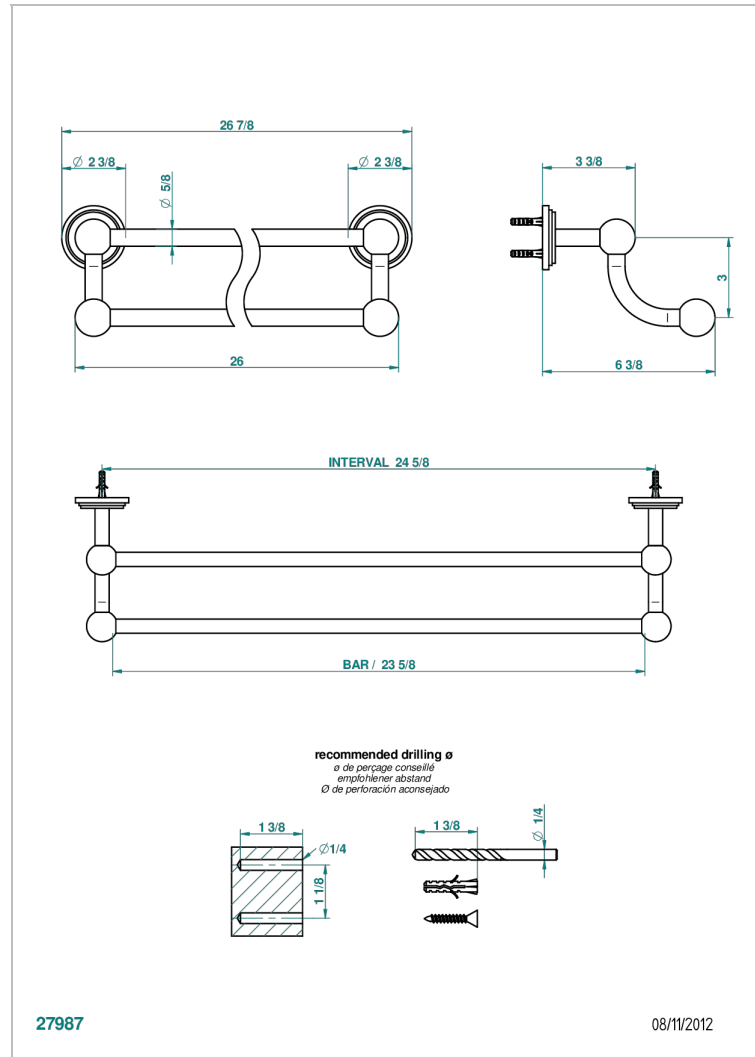

FRIVOLE

G2R-516/60

Double towel bar, 24" long

CHARACTERISTIC

- Frivole
- Double towel bar, 24" long

AVAILABLE FINITIONS

Black ceram - D30
Blush PVD - H62
Brass color PVD - H49
Brown bronze color PVD - F33
Chrome polished - A02
Chrome polished / gold polished - G02

Matt nickel color PVD - H56
Nickel antique / Sovereign - H28
Nickel color PVD - H55
Nickel polished - B01
Soft gold - F30
Soft matt gold - F31

Umber PVD - H66