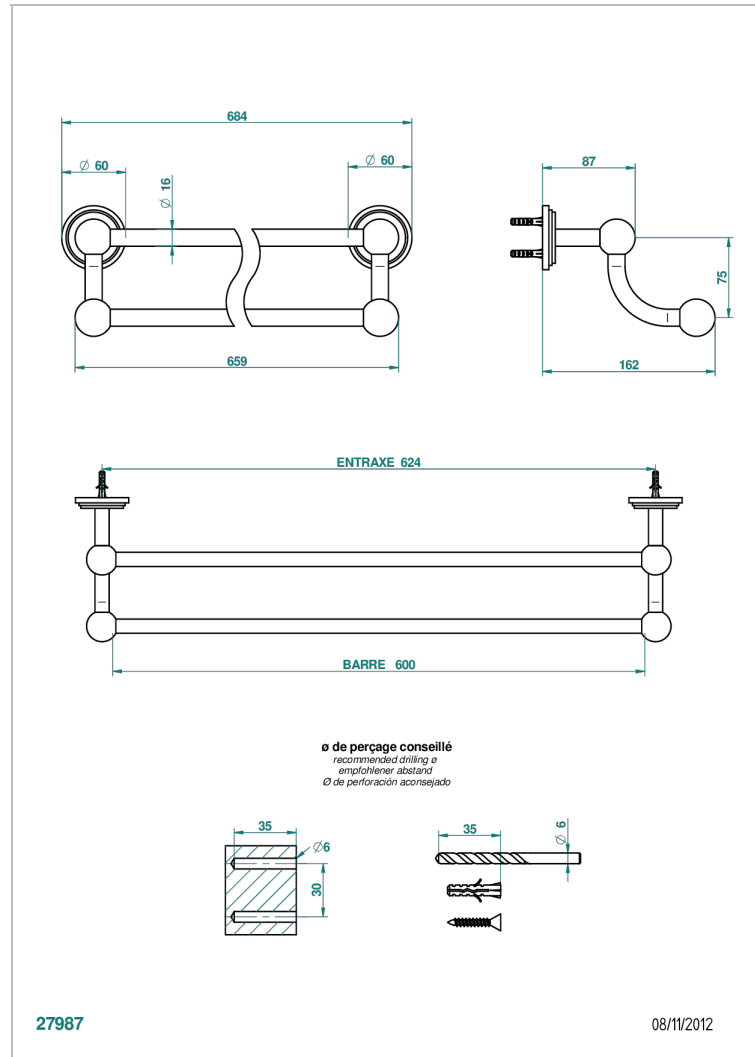

FRIVOLE

G2R-516/60

Towel rail, 2 fixed rails, length: 600 mm

CHARACTERISTIC

- Frivole
- Towel rail, 2 fixed rails, length: 600 mm

AVAILABLE FINITIONS

Antique nickel - H28
Black ceram - D30
Blush PVD - H62
Brass color PVD - H49
Brown bronze color PVD - F33
Gold color PVD - H52