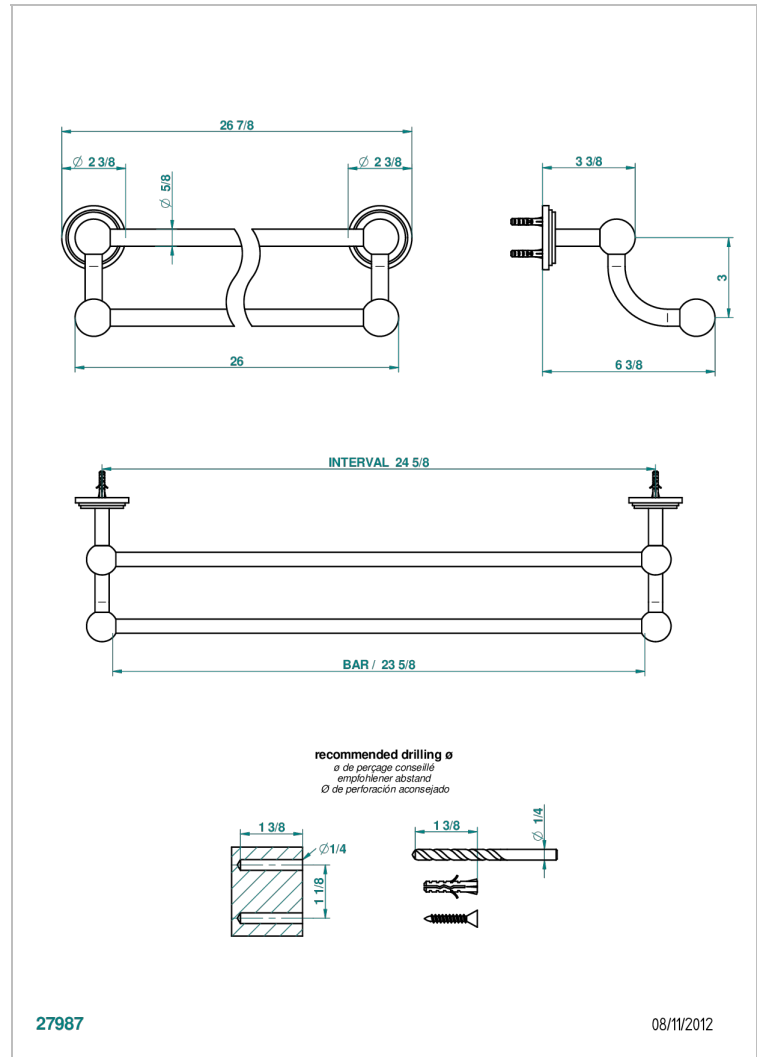

# FRIVOLE

G2R-516/60

Towel rail, 2 fixed rails, length: 600 mm

27987

08/11/2012

## CHARACTERISTIC

- Frivole
- Towel rail, 2 fixed rails, length: 600 mm