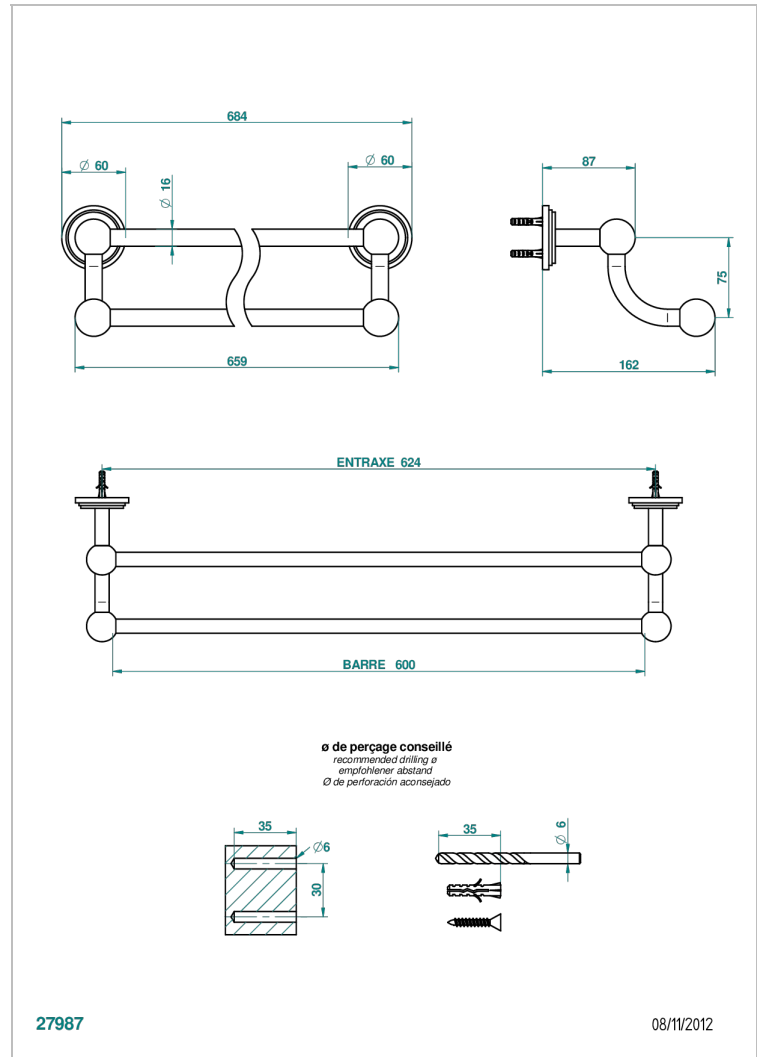

FRIVOLE

G2R-516/60

Towel rail, 2 fixed rails, length: 600 mm

27987

08/11/2012

CHARACTERISTIC

- Frivole
- Towel rail, 2 fixed rails, length: 600 mm

AVAILABLE FINITIONS