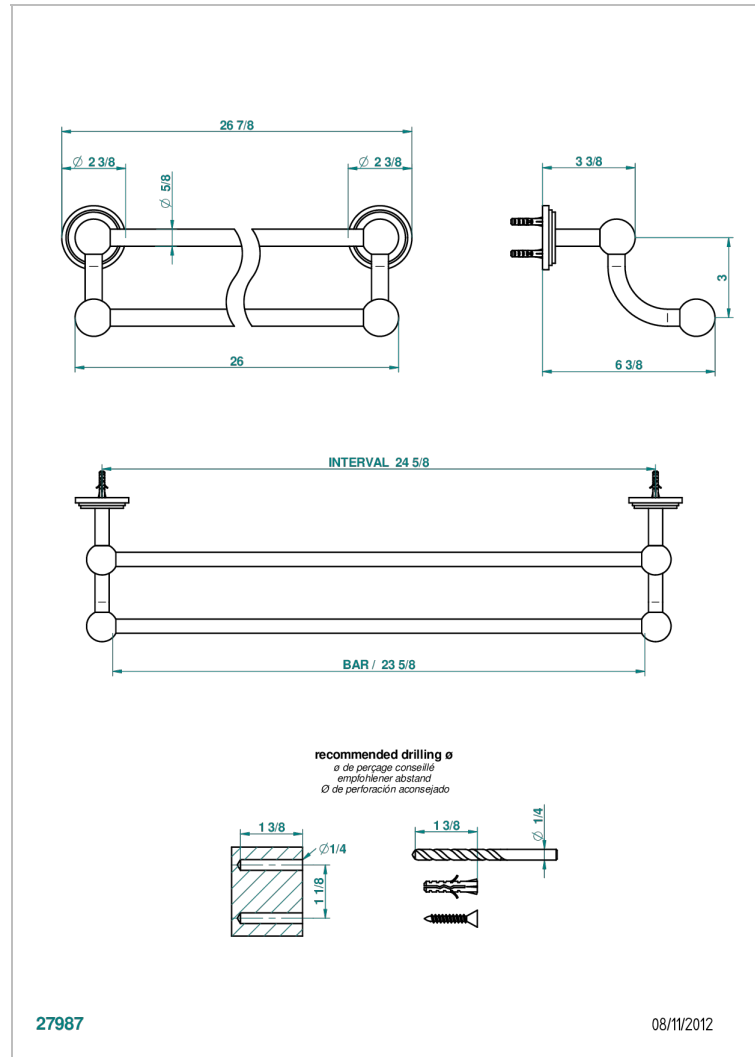

# FRIVOLE

G2R-516/60

Towel rail, 2 fixed rails, length: 600 mm

## CHARACTERISTIC

- Frivole
- Towel rail, 2 fixed rails, length: 600 mm