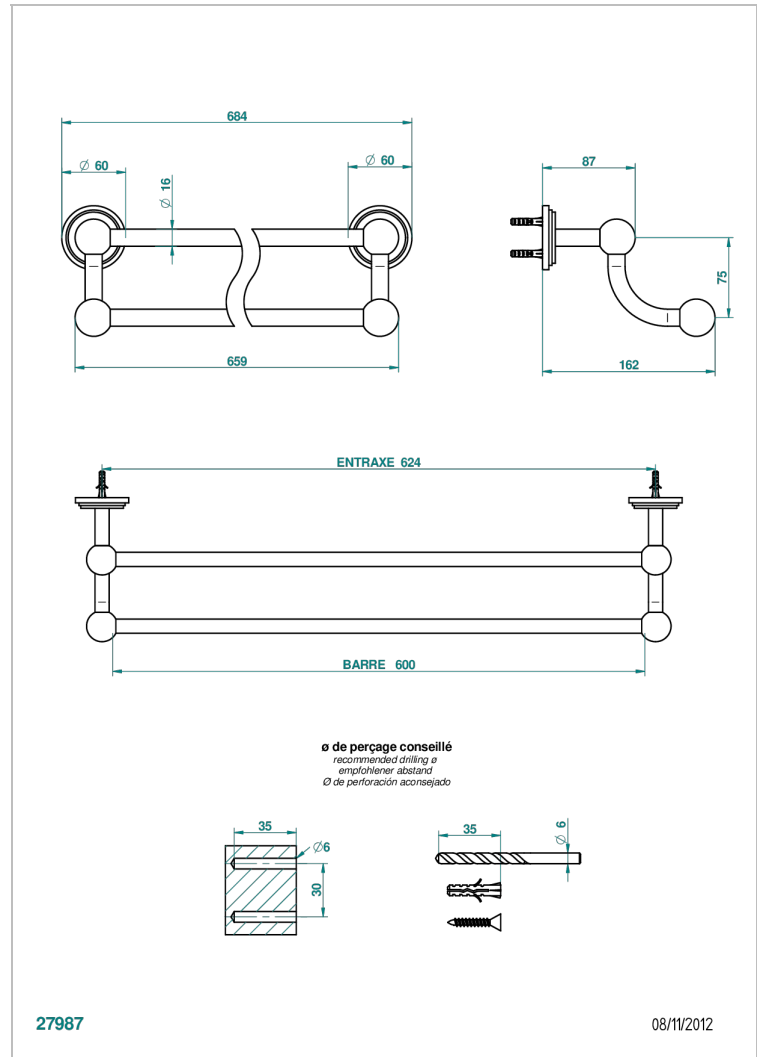

# FROUFROU CON MANETAS

G2P-516/60

Towel rail, 2 fixed rails, length: 600 mm

THG<sup>®</sup>  
PARIS

## CARACTERÍSTICAS

- Froufrou con manetas
- Towel rail, 2 fixed rails, length: 600 mm