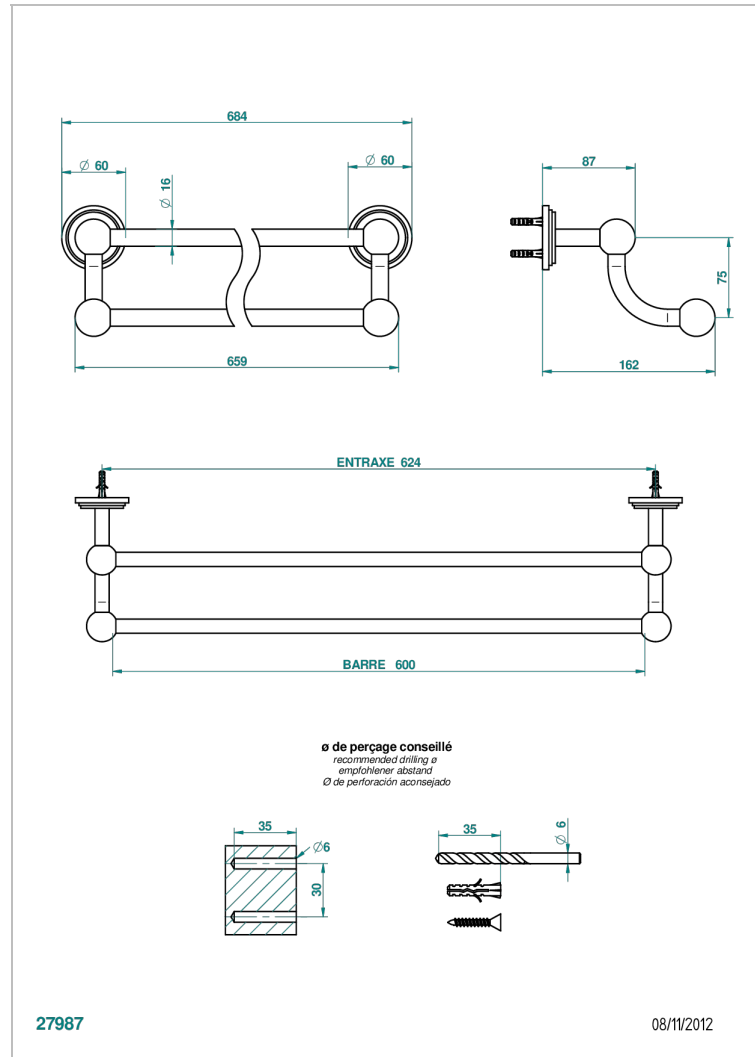

FROUFROU WITH LEVER HANDLES

G2P-516/60

Double towel bar, 24" long

THG[®]
PARIS

CHARACTERISTIC

- Froufrou with lever handles
- Double towel bar, 24" long

AVAILABLE FINITIONS

Black ceram - D30
Blush PVD - H62
Brass color PVD - H49
Brown bronze color PVD - F33
Chrome polished - A02
Chrome polished / gold polished - G02