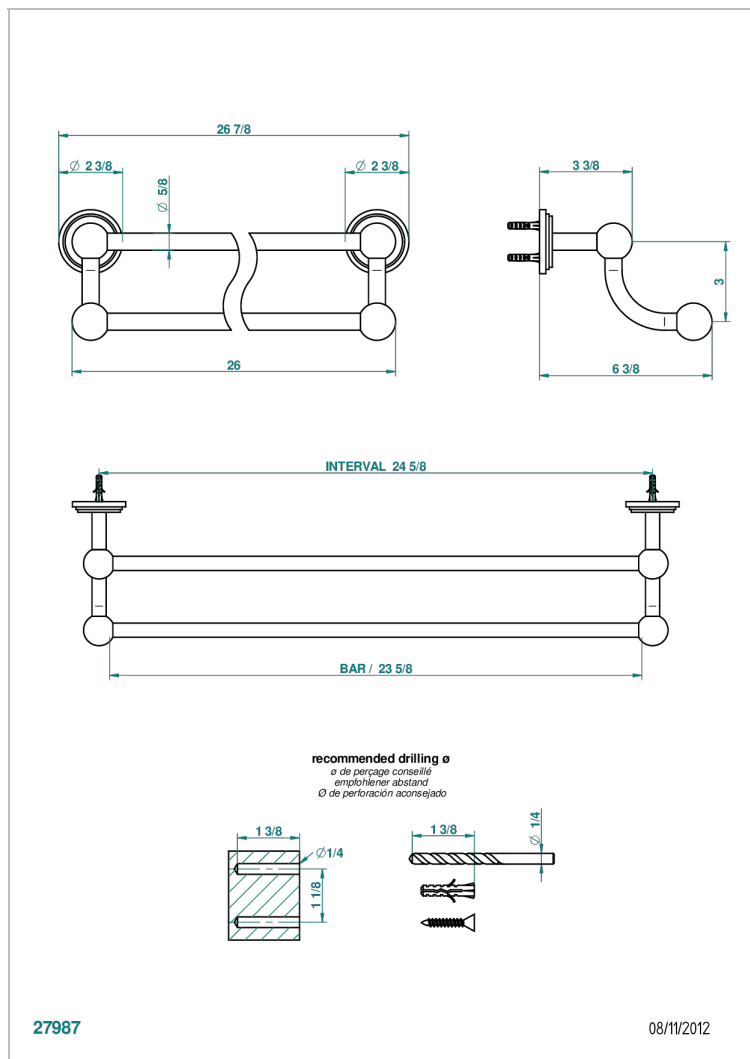

FROUFROU WITH LEVER HANDLES

G2P-516/60

Double towel bar, 24" long

CHARACTERISTIC

- Froufrou with lever handles
- Double towel bar, 24" long

AVAILABLE FINITIONS

Black ceram - D30

Blush PVD - H62