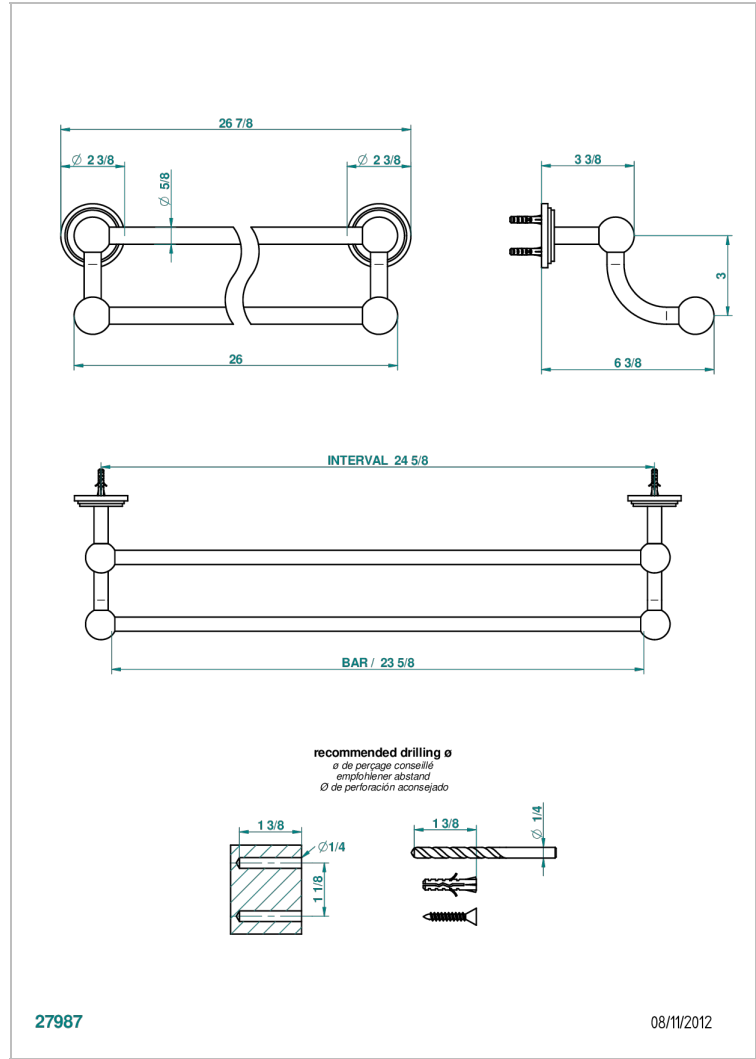

FROUFROU WITH LEVER

G2P-516/60

Towel rail, 2 fixed rails, length: 600 mm

CHARACTERISTIC

- Froufrou with lever
- Towel rail, 2 fixed rails, length: 600 mm

AVAILABLE FINITIONS

Antique nickel - H28
Black ceram - D30
Blush PVD - H62
Brass color PVD - H49
Brown bronze color PVD - F33
Gold color PVD - H52