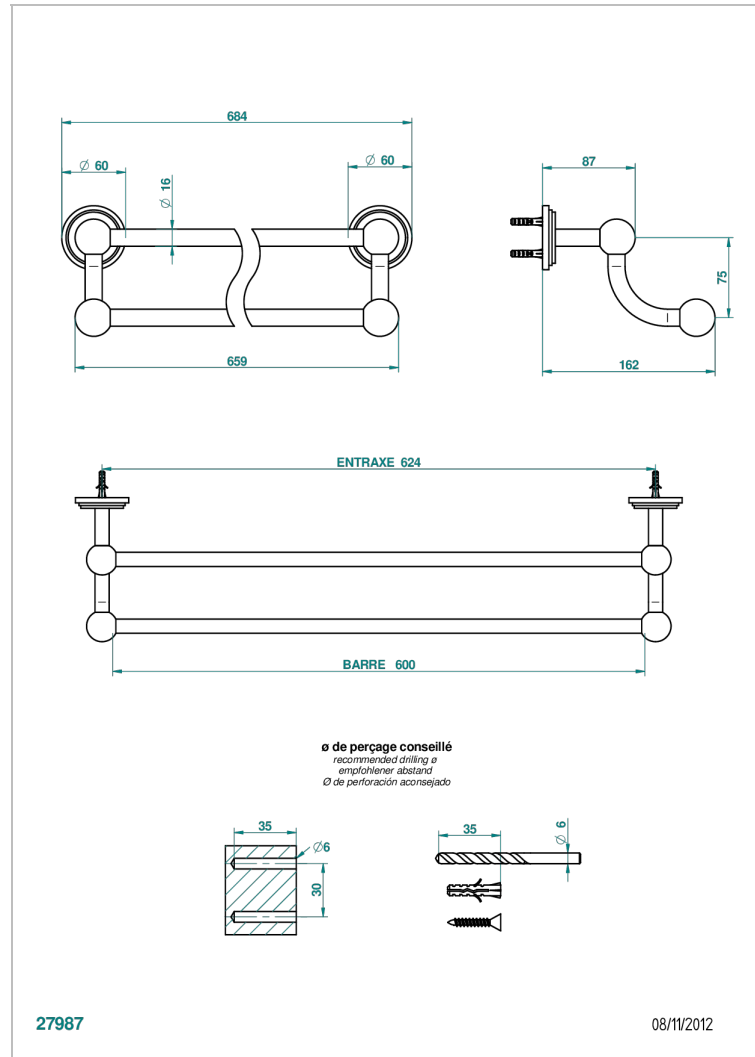

# FROUFROU CON MANETAS

G2P-516/60

Towel rail, 2 fixed rails, length: 600 mm

THG<sup>®</sup>  
PARIS

## CARACTERÍSTICAS

- Froufrou con manetas
- Towel rail, 2 fixed rails, length: 600 mm