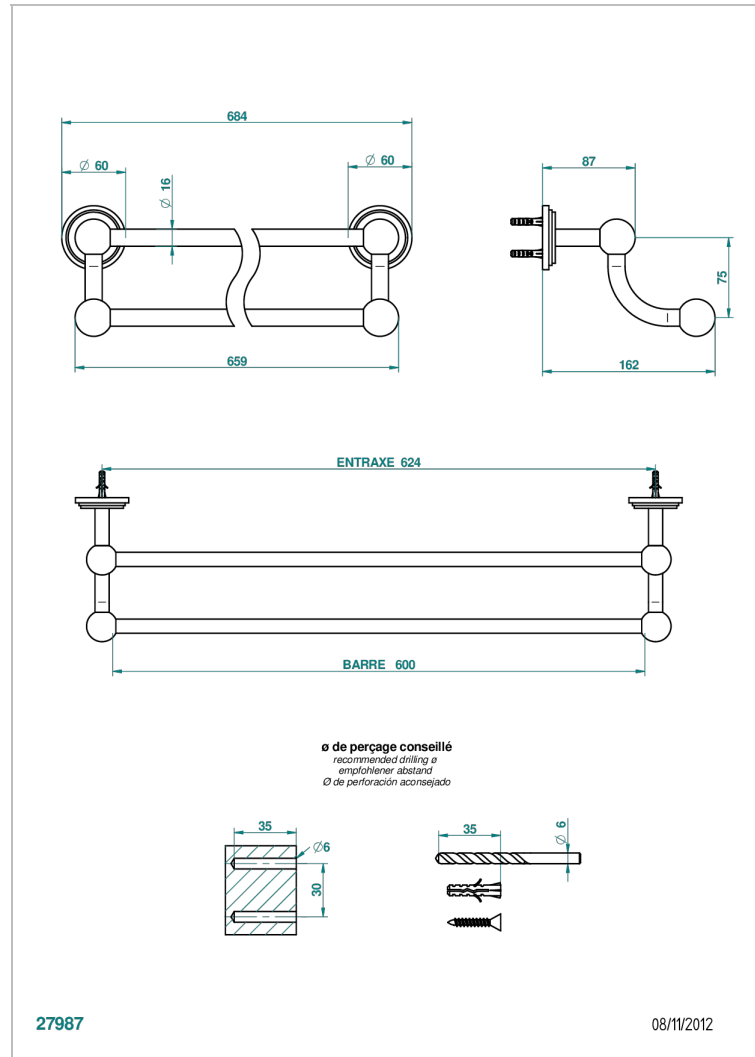

# FROUFROU WITH LEVER

G2P-516/60

Towel rail, 2 fixed rails, length: 600 mm

## CHARACTERISTIC

- Froufrou with lever
- Towel rail, 2 fixed rails, length: 600 mm