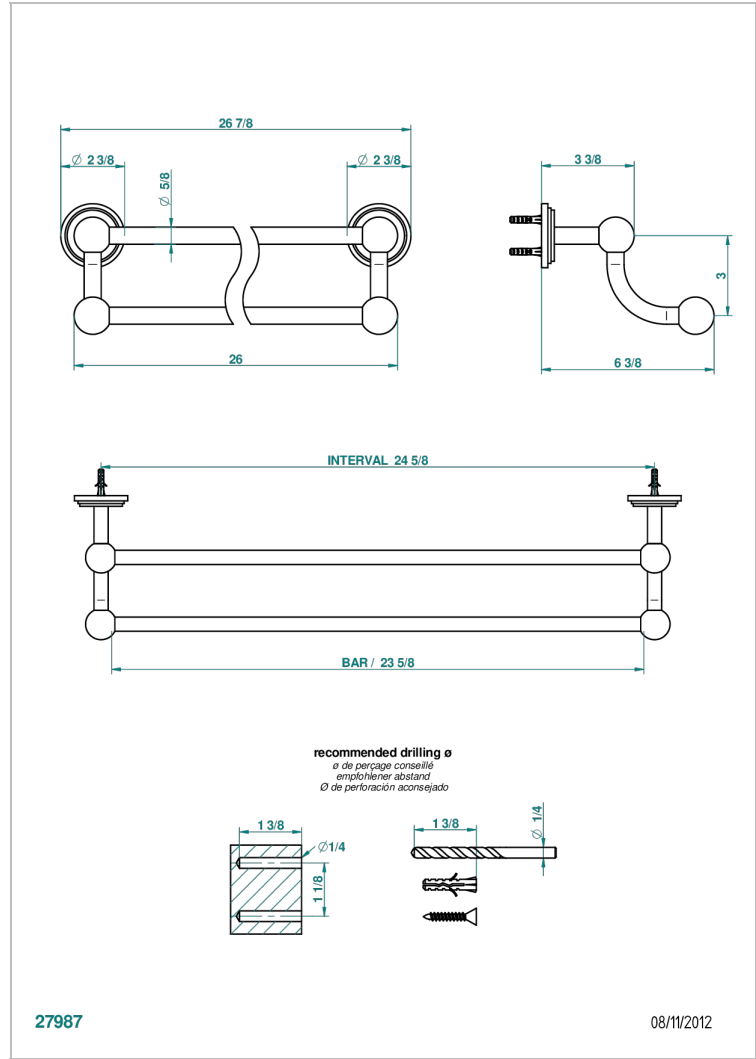

FROUFROU WITH LEVER

G2P-516/60

Towel rail, 2 fixed rails, length: 600 mm

CHARACTERISTIC

- Froufrou with lever
- Towel rail, 2 fixed rails, length: 600 mm

AVAILABLE FINITIONS

Antique nickel - H28
 Black ceram - D30
 Blush PVD - H62
 Brass color PVD - H49
 Brown bronze color PVD - F33
 Gold color PVD - H52