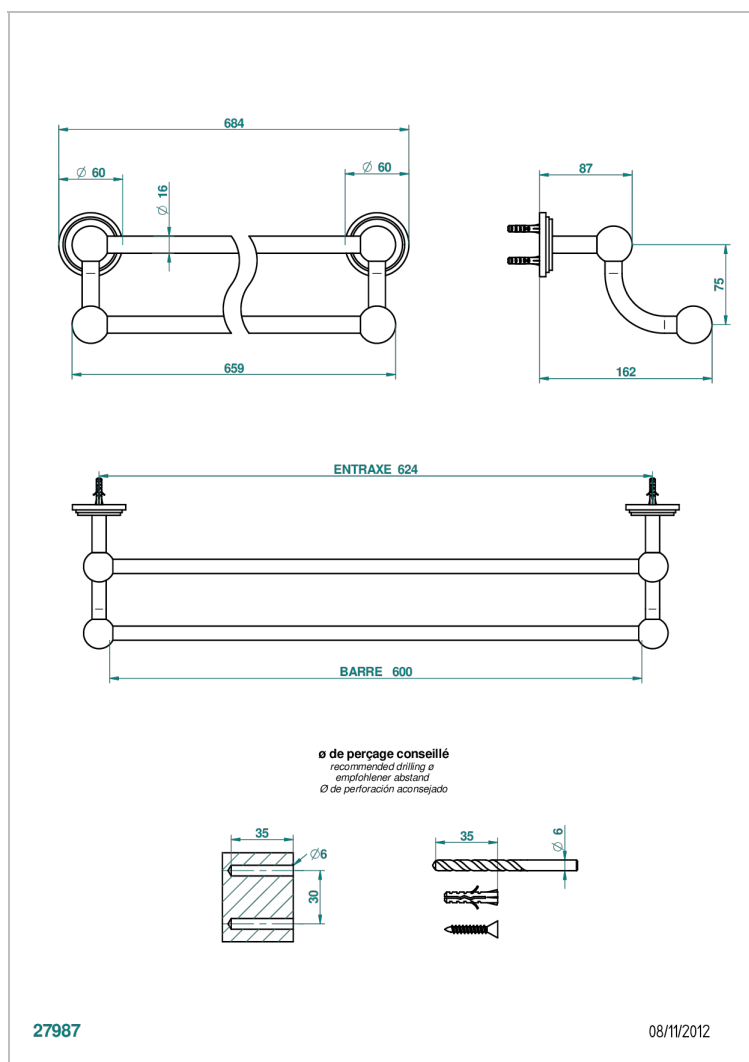

FAUBOURG PORCELANA NEGRA CON MANETAS

THG[®]
PARIS

G2M-516/60

Towel rail, 2 fixed rails, length: 600 mm

CARACTERÍSTICAS

- Faubourg porcelana negra con manetas
- Towel rail, 2 fixed rails, length: 600 mm

ACABADOS DISPONIBLES

Pvd umber - H66
Pvd umber mate - H67